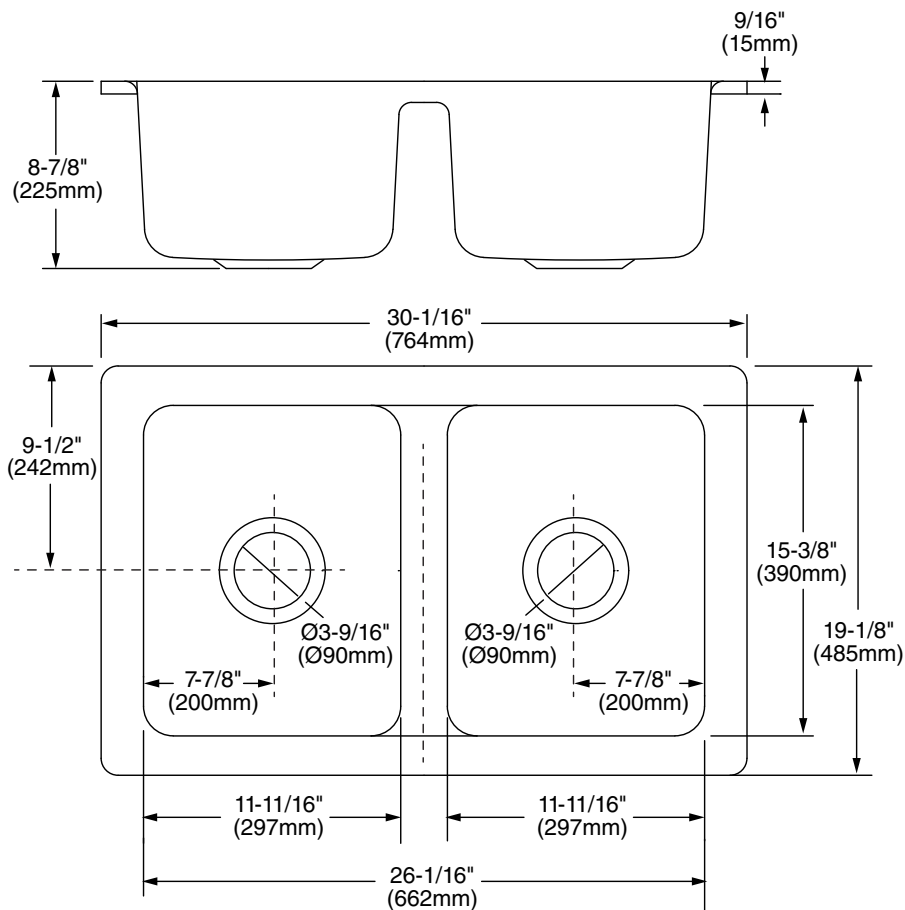

**Delancey® 30 x 19 Double Bowl
Cast Iron Kitchen Sink**

77DB30190.308

- Cast Iron Double Bowl Sink
- 8-7/8" deep bowls
- Undermount Installation
- Minimum 33" (838mm) cabinet required
- Limited Lifetime Warranty

Nominal Dimensions:

30-1/16" x 19-1/8" x 8-7/8"
(764 x 485 x 225mm)

Each Bowl Size:

11-11/16" (297mm) wide
15-3/8" (390mm) front to back
8-7/8" (225mm) deep

**Compliance Certifications - Meets or
Exceeds the Following Specifications:**

- **SINK:**
ASME A112.19.1 / CSA B45.2

SEE REVERSE FOR ROUGHING-IN
DIMENSIONS AND PRODUCT SPECIFICATIONS

To Be Specified:

- Color: Brilliant White .308

Optional Accessories:

Stainless Steel Bottom Grids (2) 8433000.075
Stainless Steel Waste Fitting 9028000.075

NOTES:

* DIMENSIONS SHOWN FOR LOCATION OF SUPPLIES AND "P" TRAP ARE SUGGESTED.
FITTINGS NOT INCLUDED WITH FIXTURE AND MUST BE ORDERED SEPARATELY.
SEALING COMPOUND SUPPLIED BY OTHERS.

IMPORTANT: Dimensions of fixtures are nominal and may vary within the range of tolerances established by ASME A112.19.1 / CSA B45.2.
These measurements are subject to change or cancellation. No responsibility is assumed for use of superseded or voided pages.