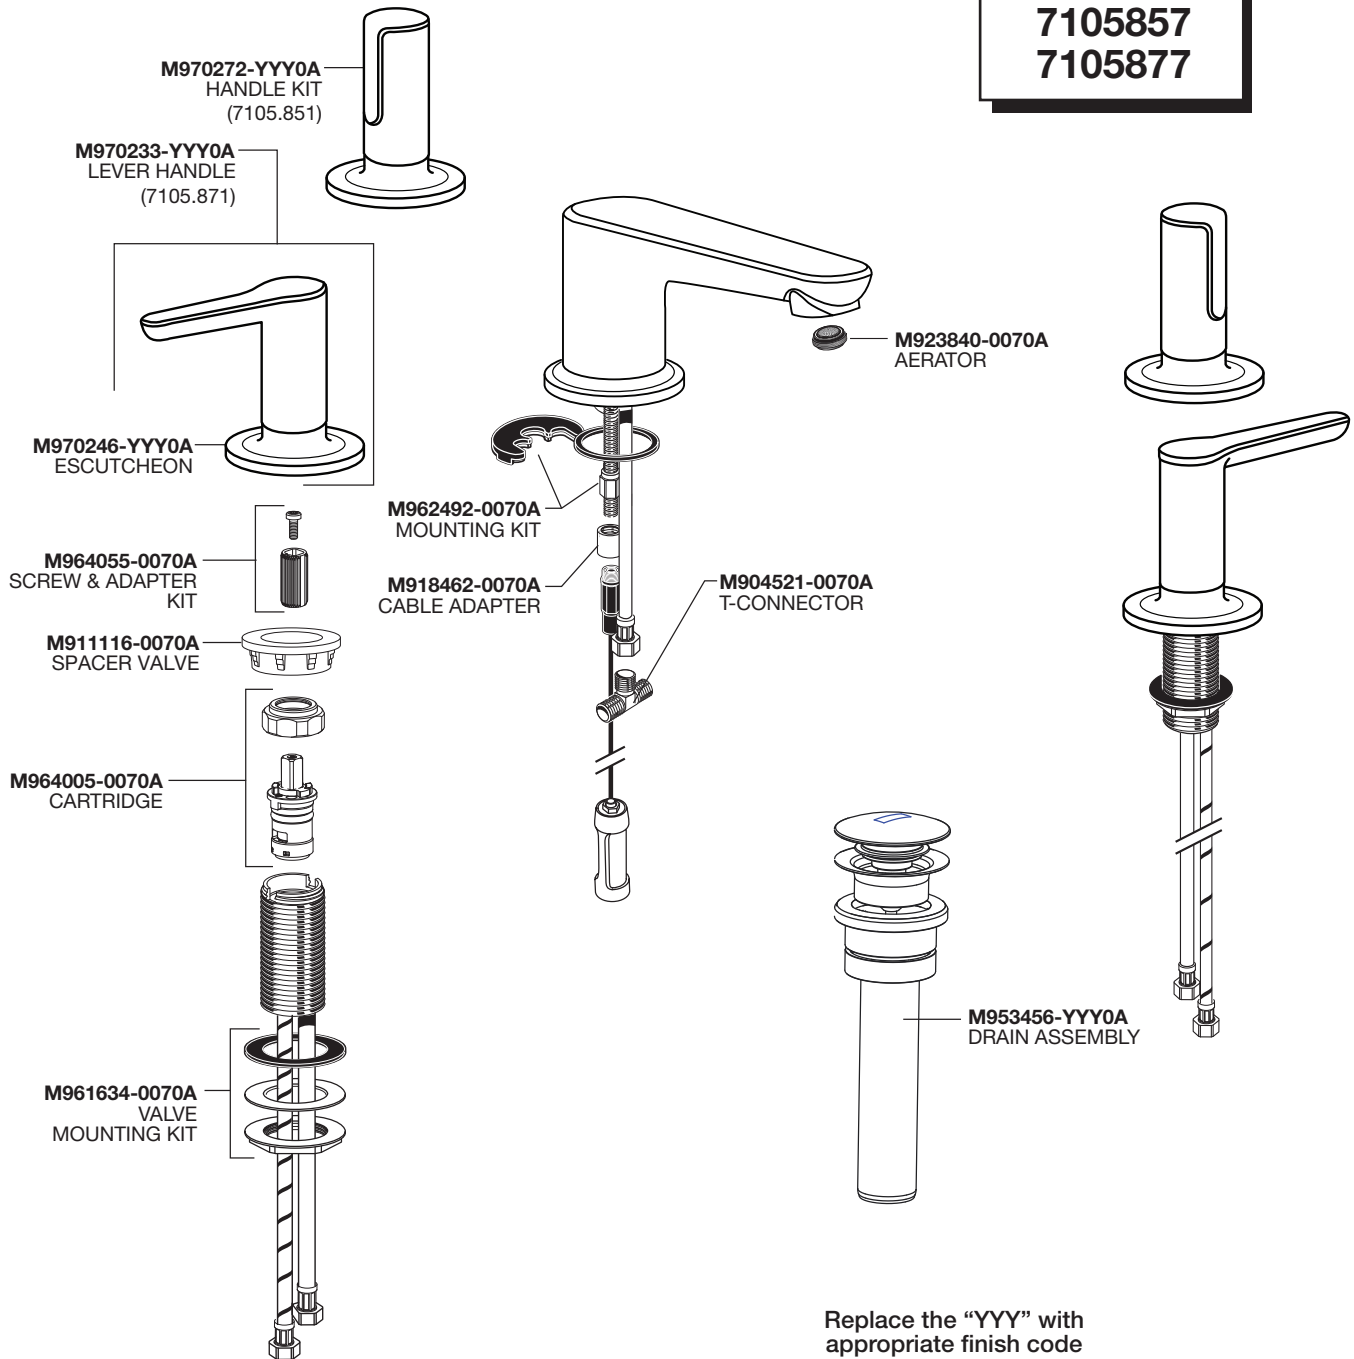

American Standard

STUDIO[®] S DUAL CONTROL WIDESPREAD LAVATORY FAUCET

MODEL NUMBERS

7105857
7105877

Replace the "YYY" with
appropriate finish code

POLISHED CHROME	002
BRUSHED NICKEL	295
MATTE BLACK	243

HOT LINE FOR HELP