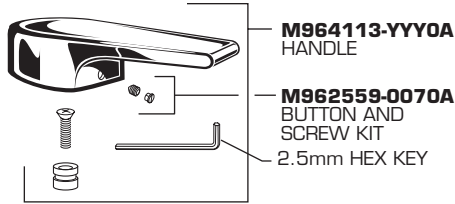

American Standard

STUDIO Momoblock Lavatory Faucet with Pop-up Drain

MODEL NUMBERS

2590.101

Replace the "YYY" with appropriate finish code

CHROME	002
SATIN NICKEL (PVD)	295

HOT LINE FOR HELP
For toll-free information and answers to your questions, call:
1-800-442-1902
Weekdays 8:00 a.m. to 6:00 p.m. EST