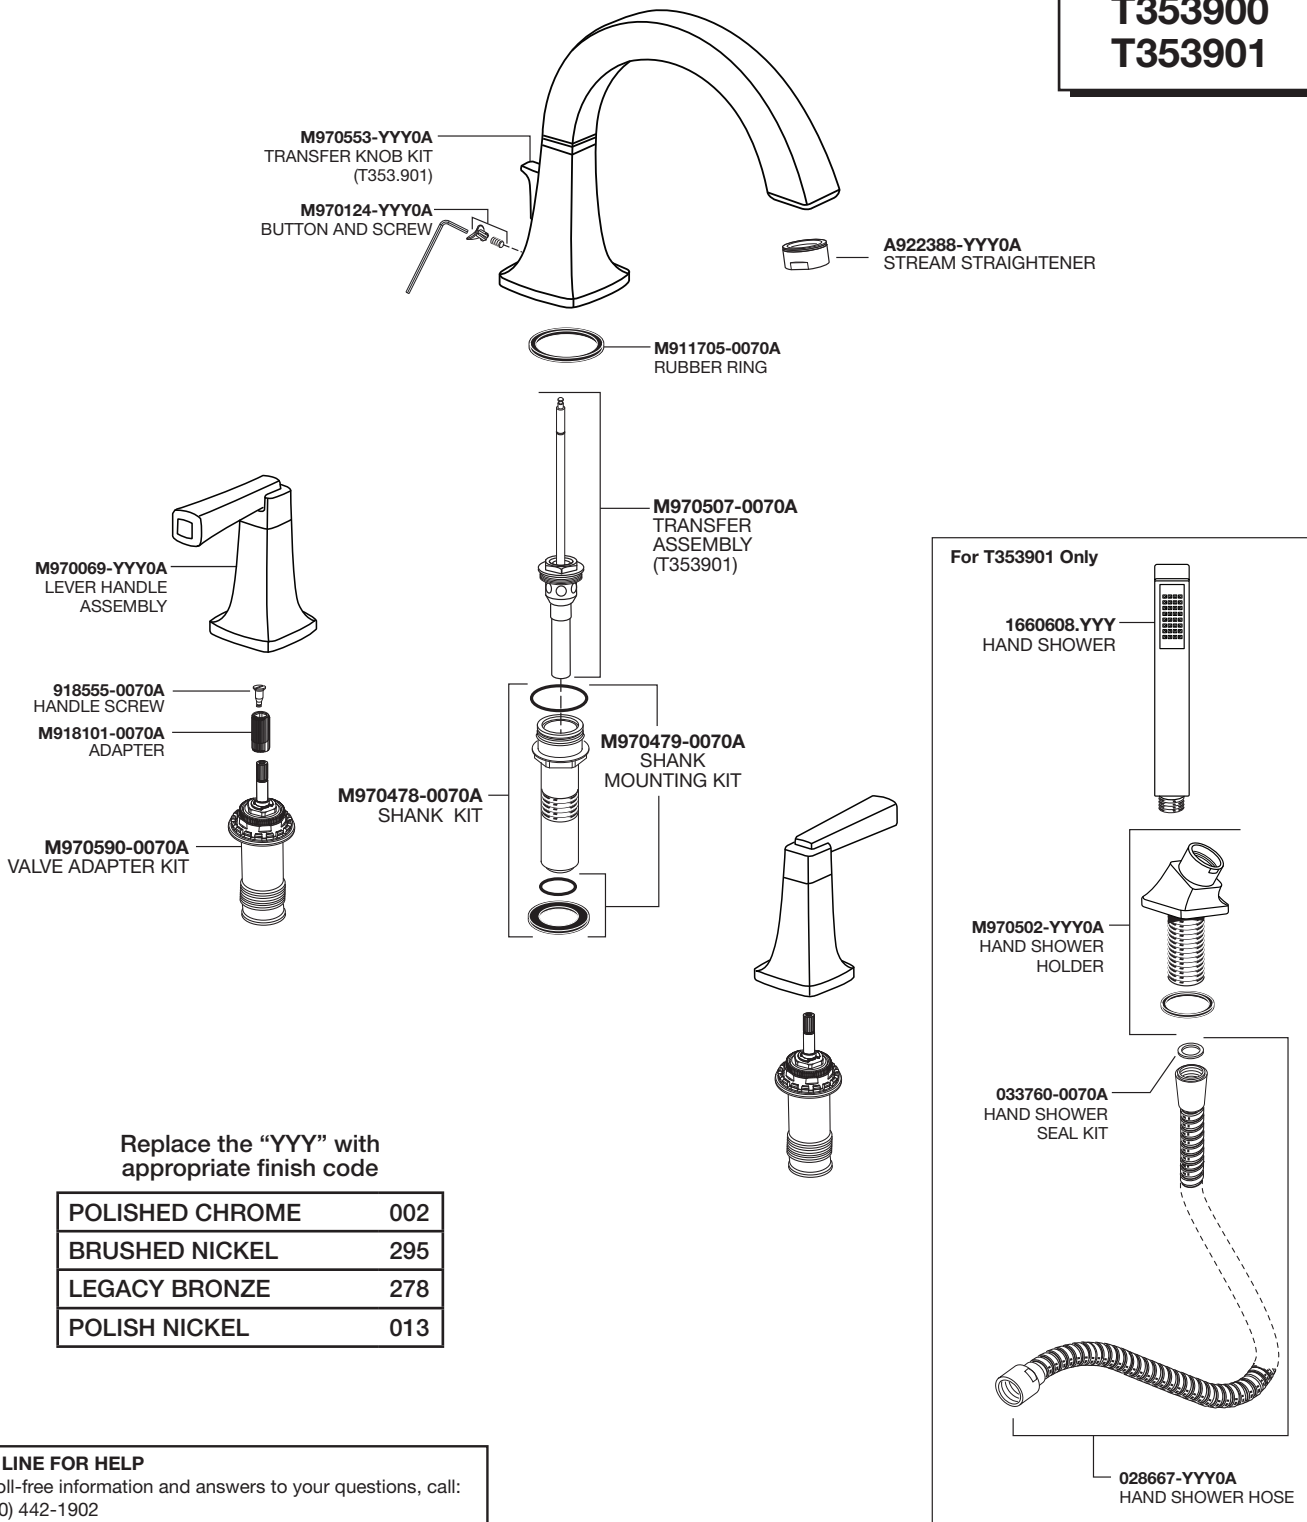

MODEL NUMBER

T353900
T353901

Replace the "YYY" with appropriate finish code

POLISHED CHROME	002
BRUSHED NICKEL	295
LEGACY BRONZE	278
POLISH NICKEL	013

HOT LINE FOR HELP

For toll-free information and answers to your questions, call:
1 (800) 442-1902