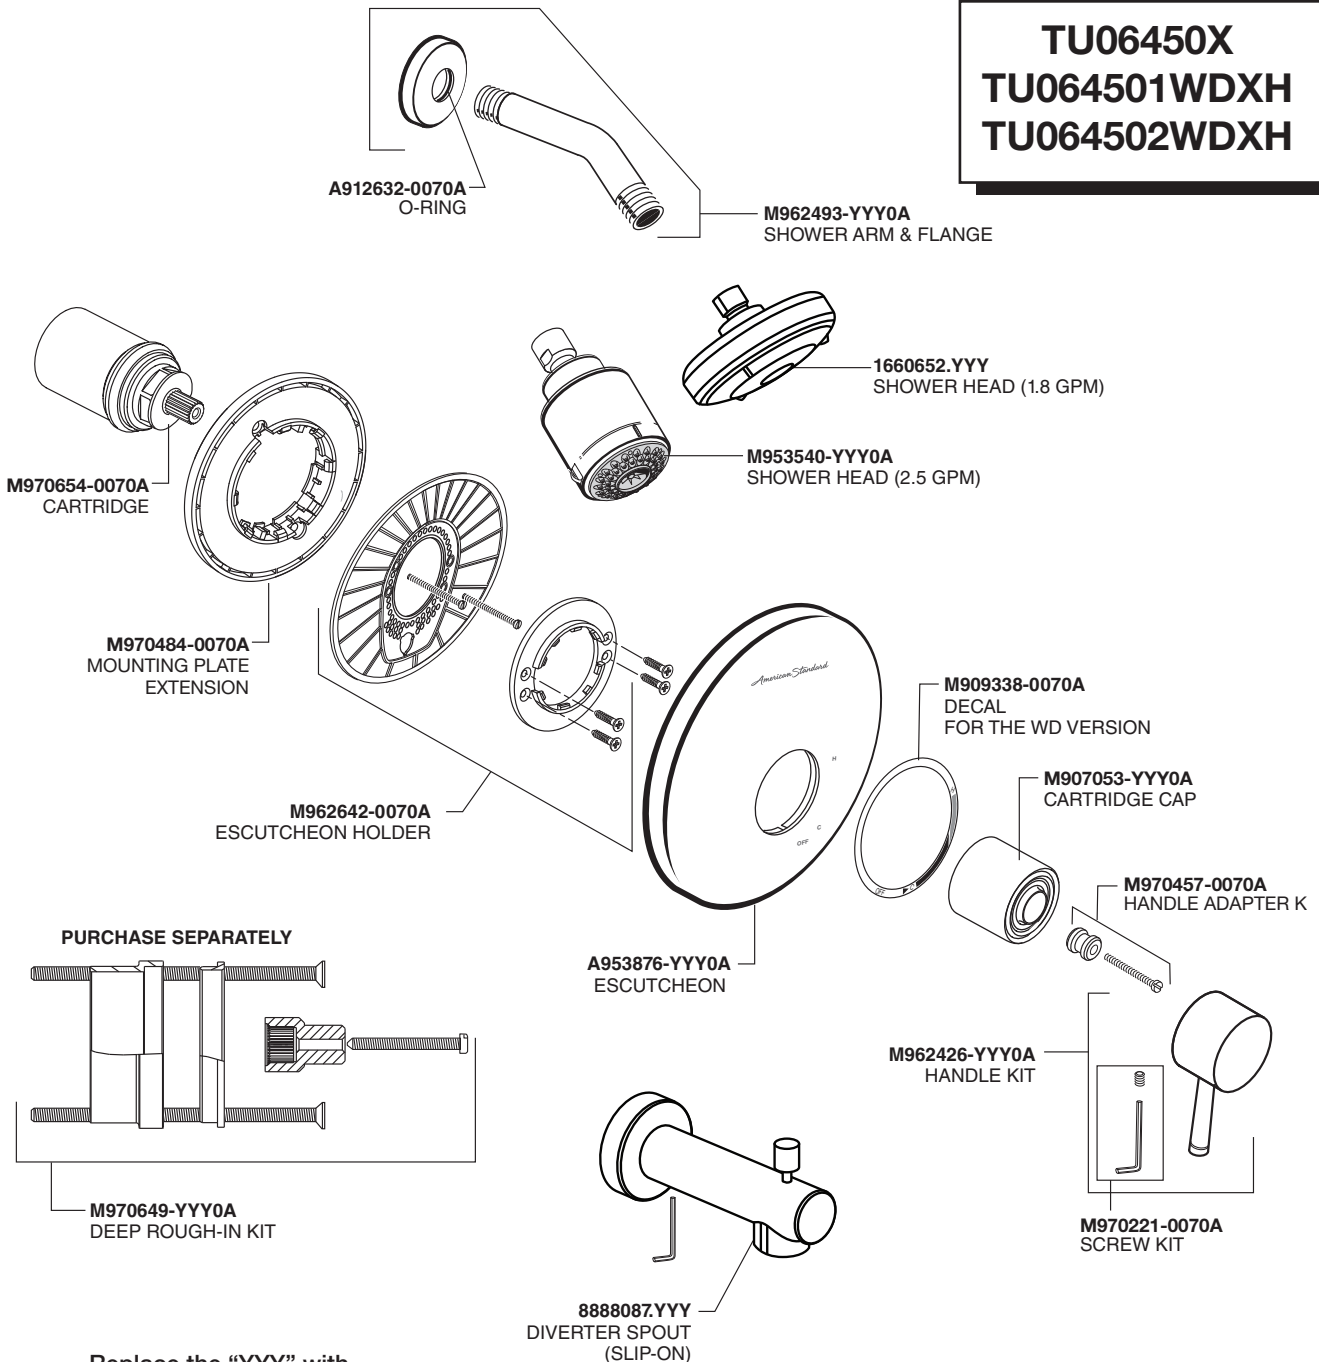

American Standard

Serin®
Pressure Balancing
Bath and Shower
Trim Kit

MODEL NUMBER

TU06450X
TU064501WDXH
TU064502WDXH

Replace the "YYY" with appropriate finish code

POLISHED CHROME	002
BRUSHED NICKEL	295

HOT LINE FOR HELP