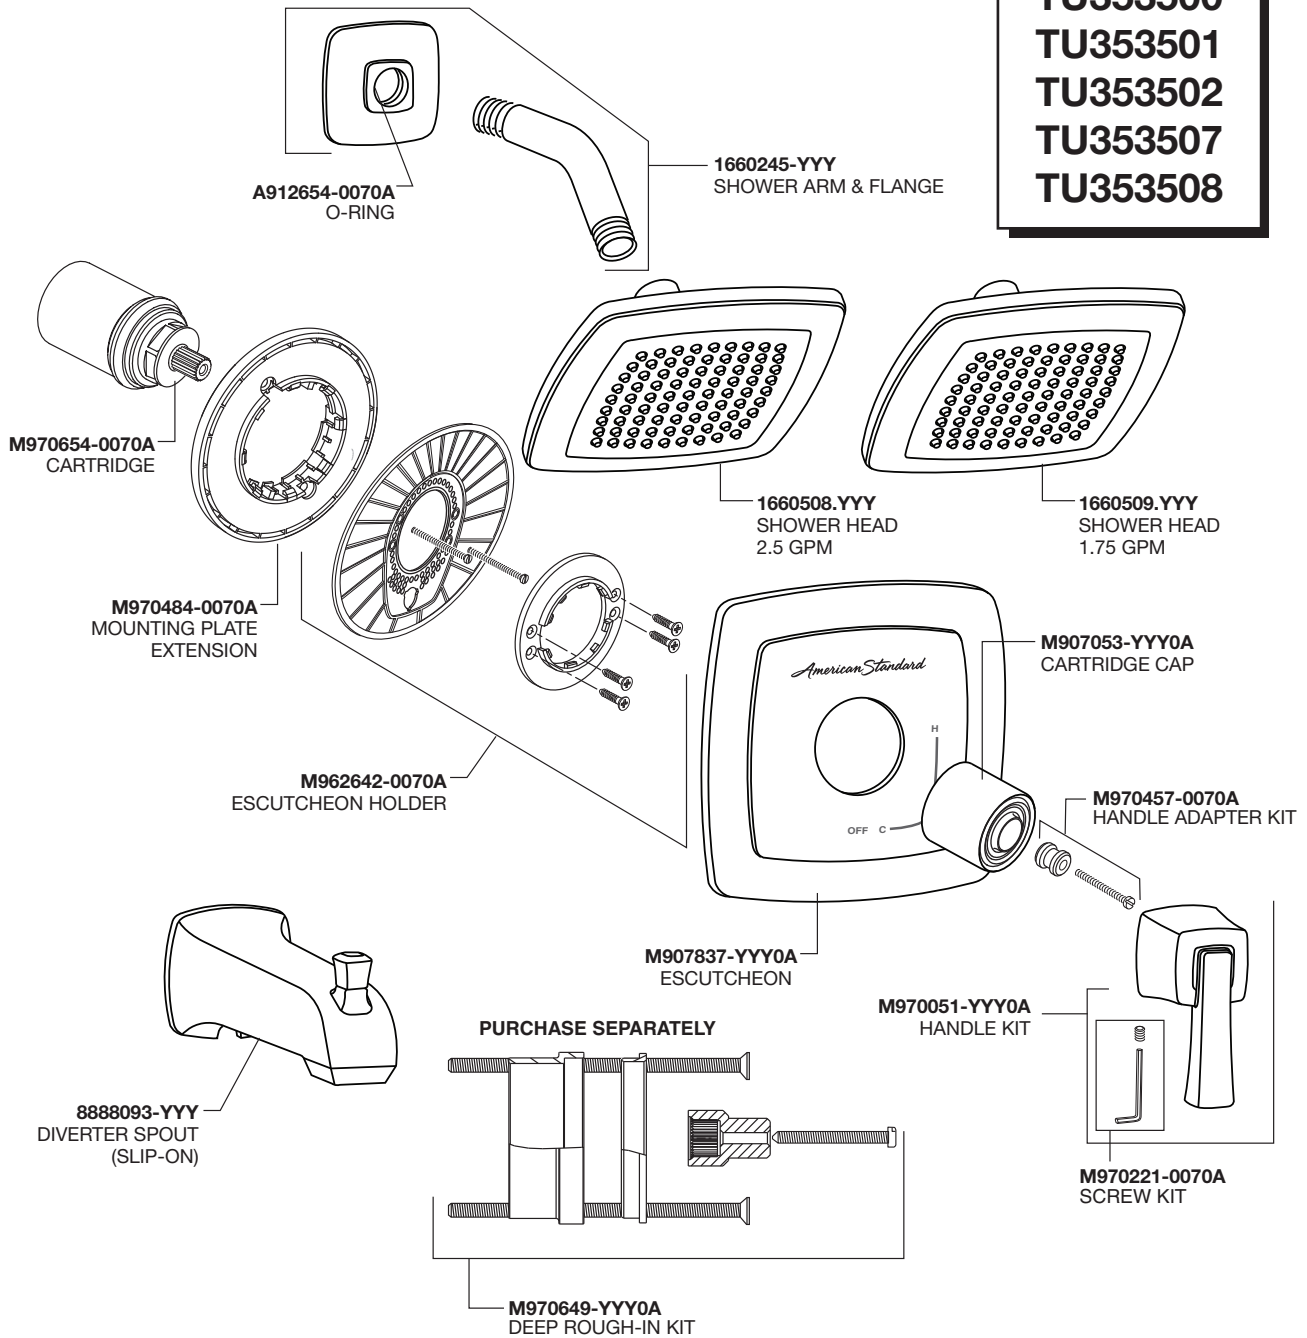

American Standard

Townsend®
Pressure Balancing
Bath and Shower Trim Kit

MODEL NUMBERS

TU353500
TU353501
TU353502
TU353507
TU353508

Replace the "YYY" with appropriate finish code

POLISHED CHROME	002
BRUSHED NICKEL	295
LEGACY BRONZE	278
POLISHED NICKEL	013