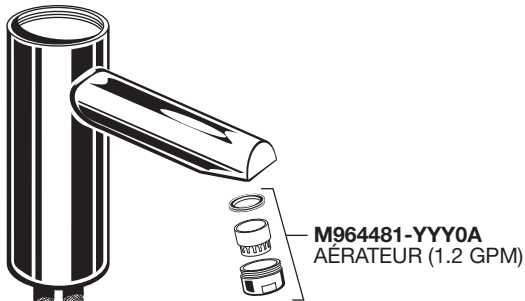

Remplacer les « YYY » par le code approprié du fini

CHROME 002

LIGNE D'URGENCE

Pour obtenir des renseignements ou une réponse à vos questions, composez sans frais le :

1 (800) 442-1902

Du lundi au vendredi de 8 h à 20 h, HNE

Samedi 8 h à 16 h, HNE

AU CANADA 1-800-387-0369

(TORONTO 1-905-306-1093)

En semaine de 8 h à 19 h, HNE

AU MEXIQUE 01-800-839-1200