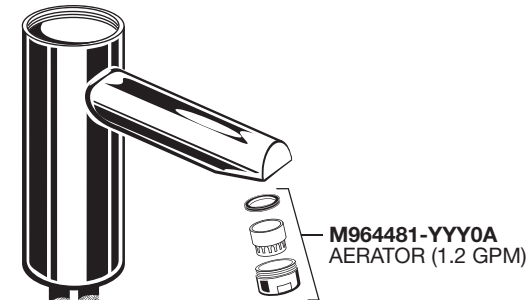

American Standard

**SERIN™
VESSEL FITTING**

MODEL NUMBER

2064.15X

Replace the "YYY" with appropriate finish code

CHROME 002

PART OF LIXIL

M968917 Rev. 2.4 (2/22)