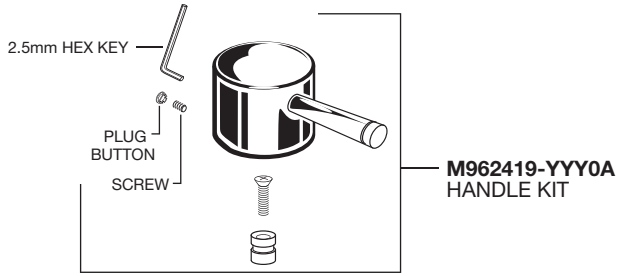

American Standard

**SERIN™
VESSEL FITTING**

MODEL NUMBER

2064.15X

Replace the "YYY" with appropriate finish code

CHROME 002

PART OF LIXIL

M968917 Rev. 2.4 (2/22)