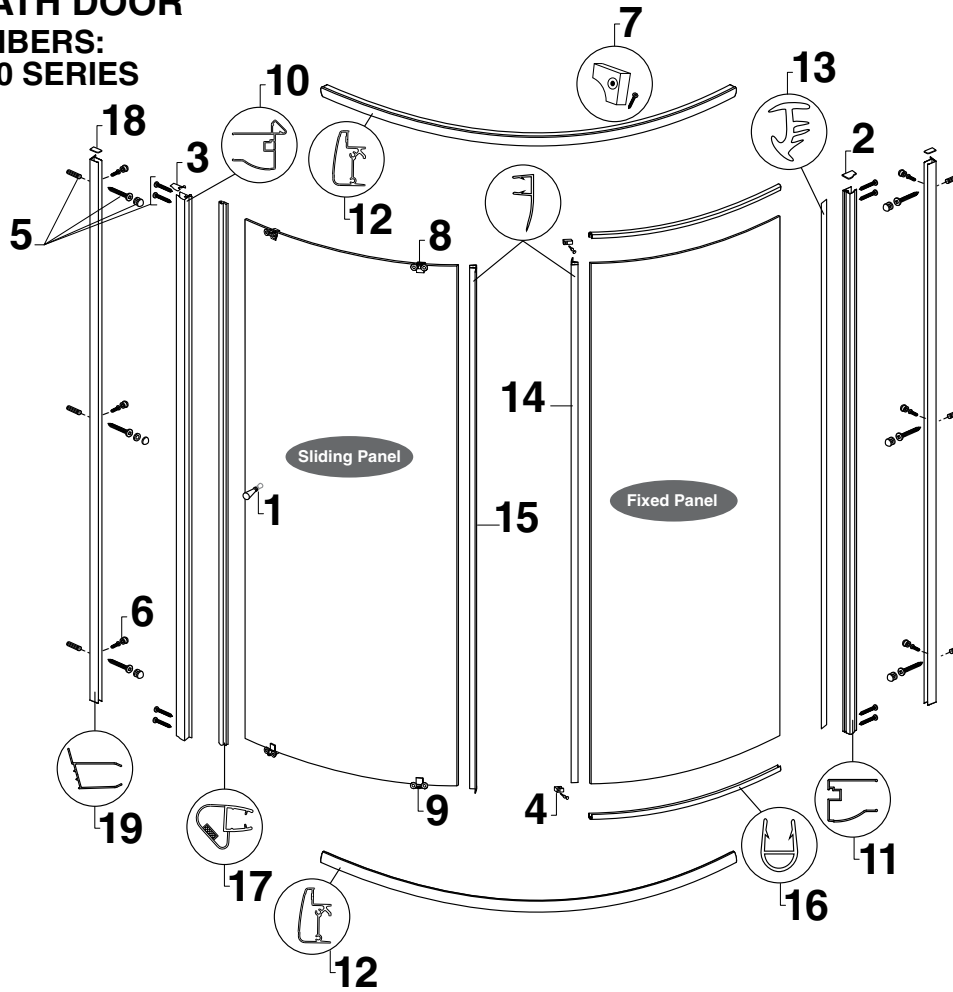

SAVER® BATH DOOR
MODEL NUMBERS:
AM00495.400 SERIES

No.	DESCRIPTION	*PART#	PACKAGE QUANTITY
1	Handle Set	710332-101.YYY0A	1 piece
2	Door Post Cap (L&R)	710333-101.YYY0A	Left & Right, one for each
3	Magnet Door Post Cap (L&R)	710334-101.YYY0A	Left & Right, one for each
4	Retaining Block Kit	710335-101.YYY0A	Glass Clip Left & Right, 2x Screw M4x12, 2x Screw Cap
5	Screw Bag 4	710336-101.YYY0A	6x Wall Plugs, 12x Screw M4x35, 2x Flat Head Screw M4x35, 6x Screw Caps
6	Screw Bag 5	710337-101.YYY0A	6x Screw M4x10, 6x Screw Cap
7	Stopper	710338-101.0070A	2x Stopper, 2x Screw M4x14
8	Top Roller	710339-101.YYY0A	2 pieces
9	Bottom Roller	710340-101.YYY0A	2 pieces
10	Magnet Door Post 57-1/2" (1460mm)	710341-101.YYY0A	1 piece
11	Door Post 57-1/2" (1460mm)	710342-101.YYY0A	1 piece
12	Top/Bottom Rail 54-7/8" (1393mm)	710343-101.YYY0A	1 piece each
13	Fixed Panel Side Gasket 57-1/2" (1460mm)	710344-101.0070A	1 piece
14	Fixed Panel Mid Gasket 53-13/16" (1367mm)	710345-101.0070A	1 piece
15	Sliding Panel Mid Gasket 56-7/8" (1444mm)	710346-101.0070A	1 piece
16	Fixed Panel Top/Bottom Gasket 24-1/2" (622mm)	710347-101.0070A	1 piece
17	Magnetic Gasket 56-7/8" (1444mm)	710348-101.0070A	1 piece
18	Wall Post Cap (L&R)	710294-101.YYY0A	2 pieces
19	Wall Post 57-1/2" (1460mm)	710301-101.YYY0A	1 piece
*NOTE: Part# "YYY" specify: 213 Silver 295 Satin			