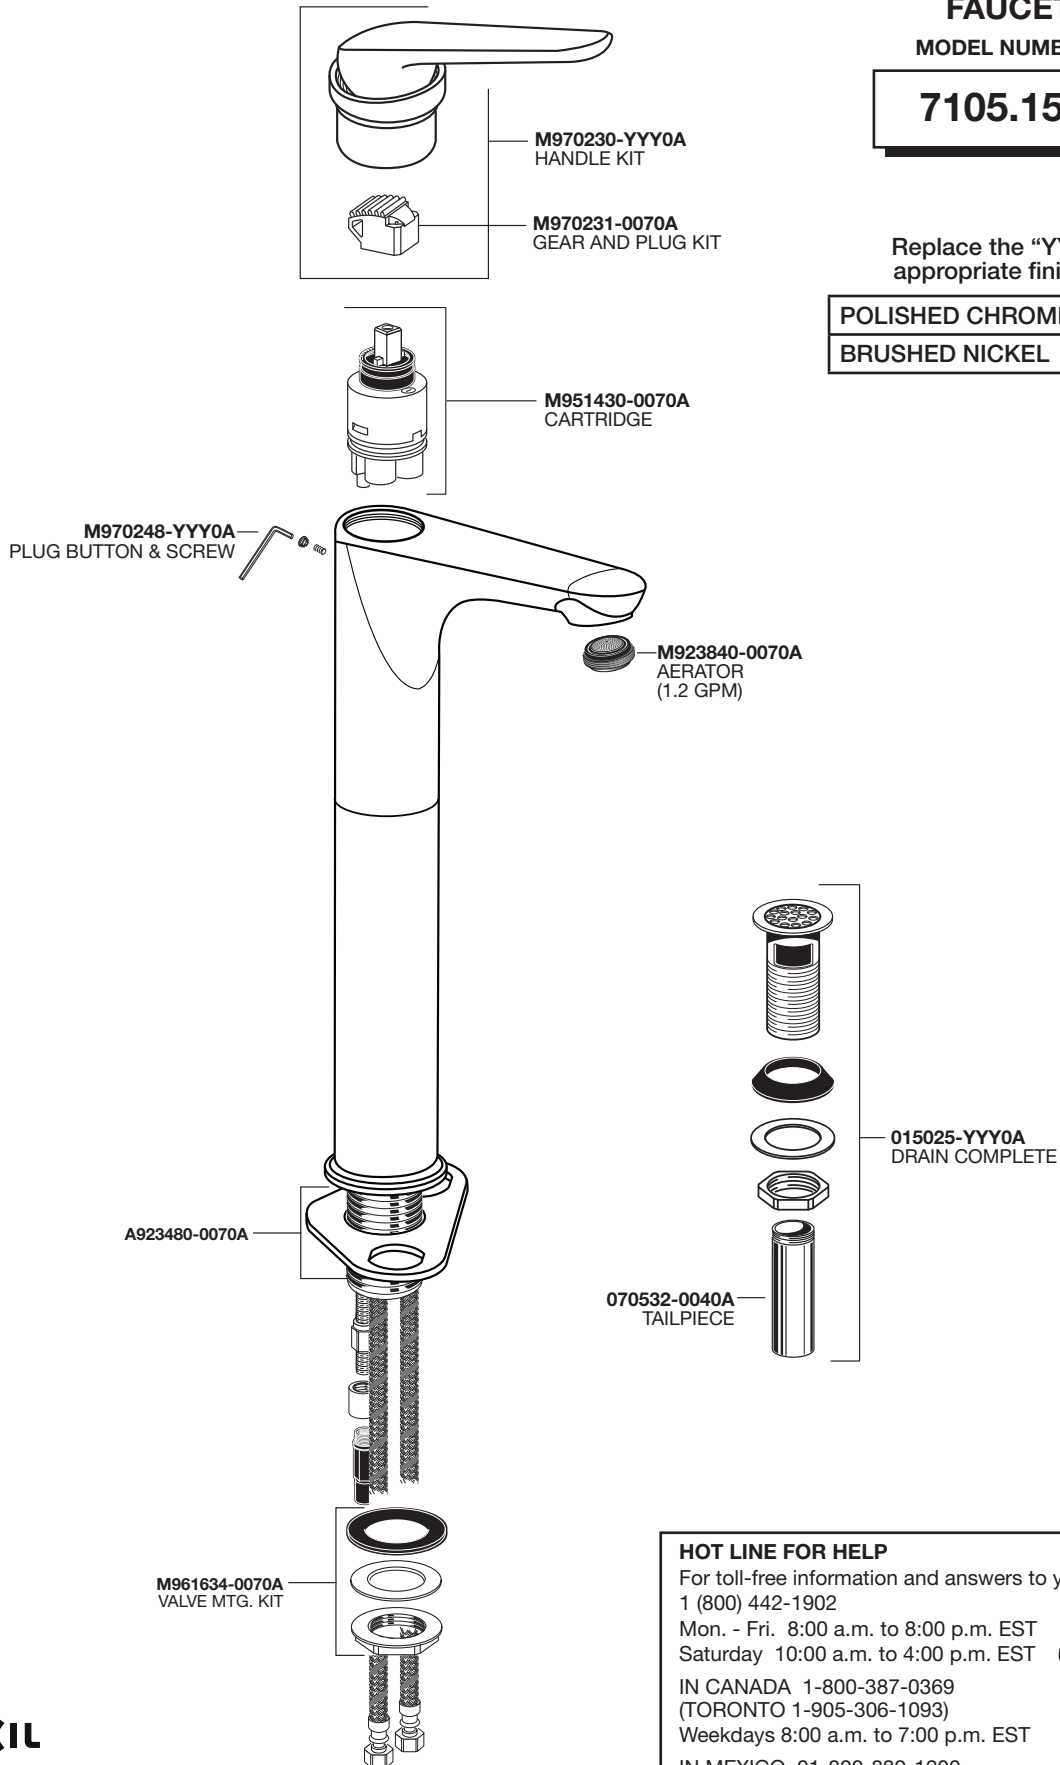

## STUDIO® S MONOBLOCK LAVATORY FAUCET

MODEL NUMBER

**7105.15X**

Replace the "YYY" with appropriate finish code

POLISHED CHROME	002
BRUSHED NICKEL	295