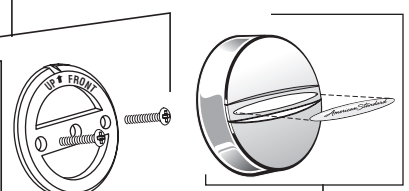

**LIFETIME UNIVERSAL DRAIN  
OVER THE RIM DRAIN  
AND STANDARD DRAIN**

PRODUCT NUMBER

**1599.500.XXX**

**753744-0070A**  
AM. STD. BUBBLE LOGO

**754012-XXX0A**  
OVERFLOW  
ESCUTCHEON  
W/BUBBLE LOGO

**754009-0070A**  
RETAINING PLATE  
WITH SCREWS

**754040-0070A**  
OVERFLOW HOLD  
RING REPAIR KIT

**753986-0070A**  
OVERFLOW FITTING

**754041-XXX0A**  
OVERFLOW CAP  
REPAIR KIT

**754068-0070A**  
OVERFLOW FITTING

**753980-XXX0A**  
TOE TAPPER DRAIN

**753983-XXX0A**  
DRAIN PLUG