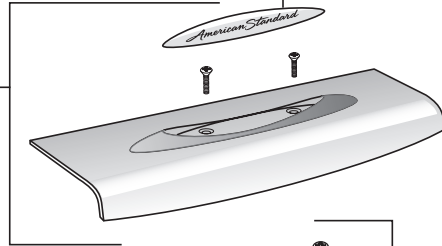

**LIFETIME UNIVERSAL DRAIN  
OVER THE RIM DRAIN  
AND STANDARD DRAIN**

PRODUCT NUMBER

**1599.500.XXX**

**753744-0070A**  
AM. STD. BUBBLE LOGO

**754012-XXX0A**  
OVERFLOW  
ESCUTCHEON  
W/BUBBLE LOGO

**754009-0070A**  
RETAINING PLATE  
WITH SCREWS

**754040-0070A**  
OVERFLOW HOLD  
RING REPAIR KIT

**753986-0070A**  
OVERFLOW FITTING

**754041-XXX0A**  
OVERFLOW CAP  
REPAIR KIT

**754068-0070A**  
OVERFLOW FITTING

**753980-XXX0A**  
TOE TAPPER DRAIN

**753983-XXX0A**  
DRAIN PLUG