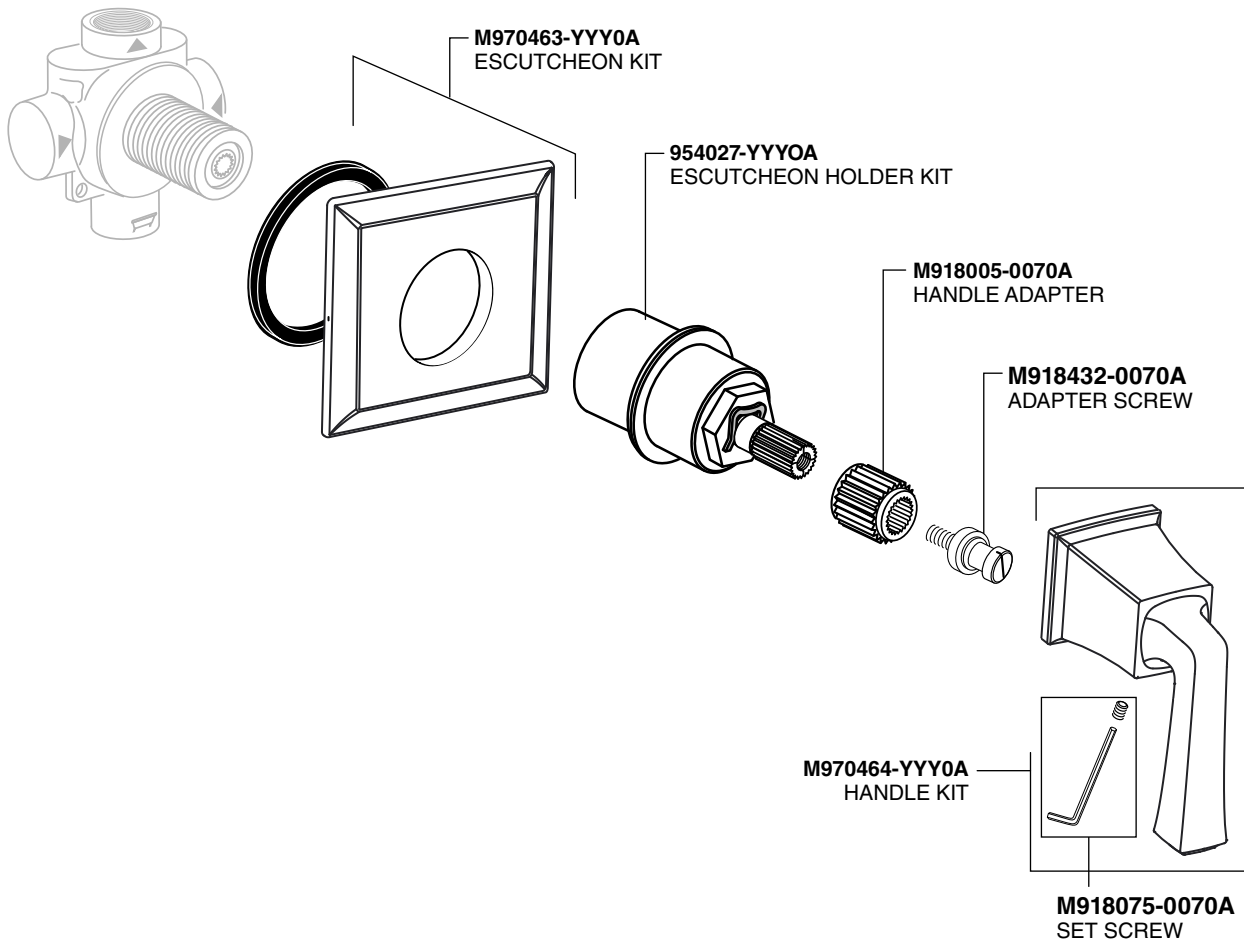

*American Standard*

**TOWN SQUARE® S**  
**DIVERTER TRIM KIT**

MODEL NUMBER

**T455430**

Replace the "YYY" with appropriate finish code

POLISHED CHROME	002
BRUSHED NICKEL	295
LEGACY BRONZE	278
POLISH NICKEL	013