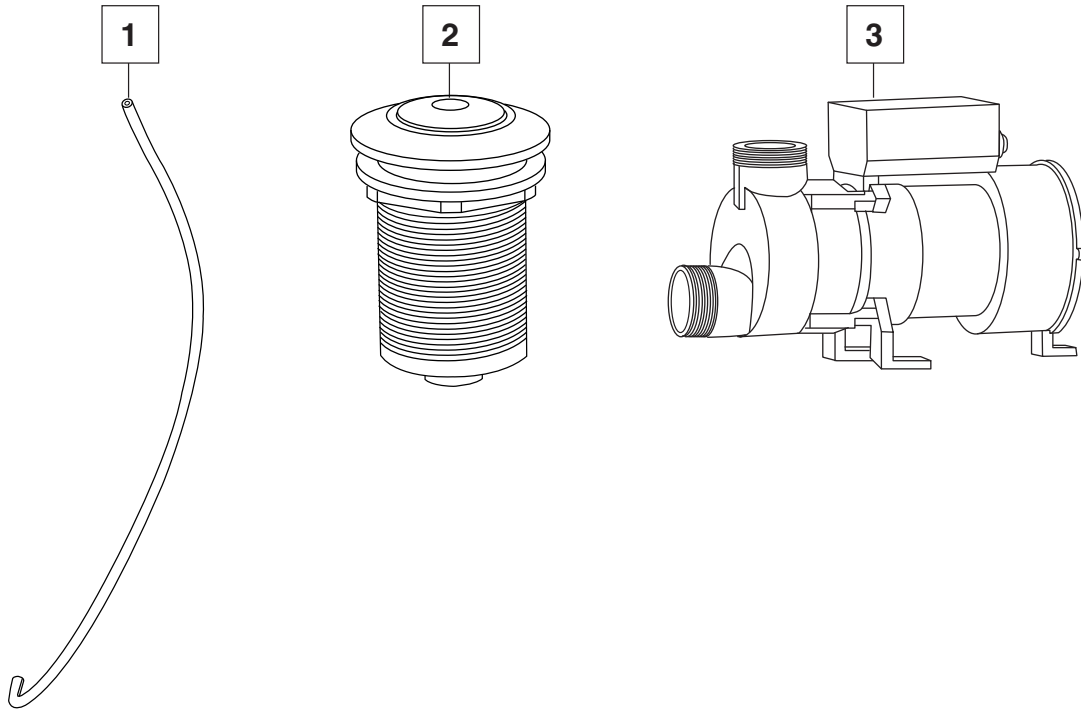

**EVOLUTION® 6' x 36" DEEP SOAK®  
EVERCLEAN® WHIRLPOOL**

**MODEL NUMBERS:  
7236LC**

NO.	DESCRIPTION	PART #	AVAILABLE COLOR	QTY
1	Clean Eyeball Jet Assembly — Small	754607-201.XXX0A	011, 020, 021, 222	1
2	Clean Eyeball Jet Assembly — Large	754609-201.XXX0A	011, 020, 021, 222	1
3	Kit: Clean Small Jet Body & Threaded Escutcheon, Antimicrobial PVC	755009-151.0070A	N/A	1
4	Kit: Clean Large Jet Body & Threaded Escutcheon, Antimicrobial PVC	755010-151.0070A	N/A	1
5	Submersible Air Volume Control Cap	753665-201.XXX0A	011, 020, 021, 178, 222	1
6	Kit: Submersible Air Control, Manifold & Escutcheon, Antimicrobial PVC	755012-151.0070A	N/A	1
7	Kit: NuWhirl Suction Fitting, Elbow, Body, Tubing Assembly & Clamp Antimicrobial PVC	755017-151.XXX0A	011, 020, 021, 178, 222	1
8	Kit: 3/8" Hose Kit, Antimicrobial PVC with couplings (not shown)	755026-151.0070A	N/A	2 FT
9	Kit: 1" Hose Kit, Antimicrobial PVC with couplings (not shown)	755027-151.0070A	N/A	2 FT
10	Discharge Tee Antimicrobial PVC	047438-0050C	N/A	1
11	Pump Suction/Discharge Coup Antimicrobial PVC	047186-0050C	N/A	1

**Available Colors:** 011 - Artic White, 020 - White, 021 - Bone, 178 - Black, 222 - Linen

**EVOLUTION® 6' x 36" DEEP SOAK®  
EVERCLEAN® WHIRLPOOL**

**MODEL NUMBERS:  
7236LC**

NO.	DESCRIPTION	PART #	AVAILABLE COLOR	QTY
1	Air Actuator Tubing - 3FT.	047602-0070A		1
2	Air Actuator	752439-XXX0A	011, 020, 021, 222	1
3	WOW pump – 2.1 HPR	753922-0070A		1
<b>Available Colors:</b> 011 - Artic White, 020 - White, 021 - Bone, 222 - Linen				