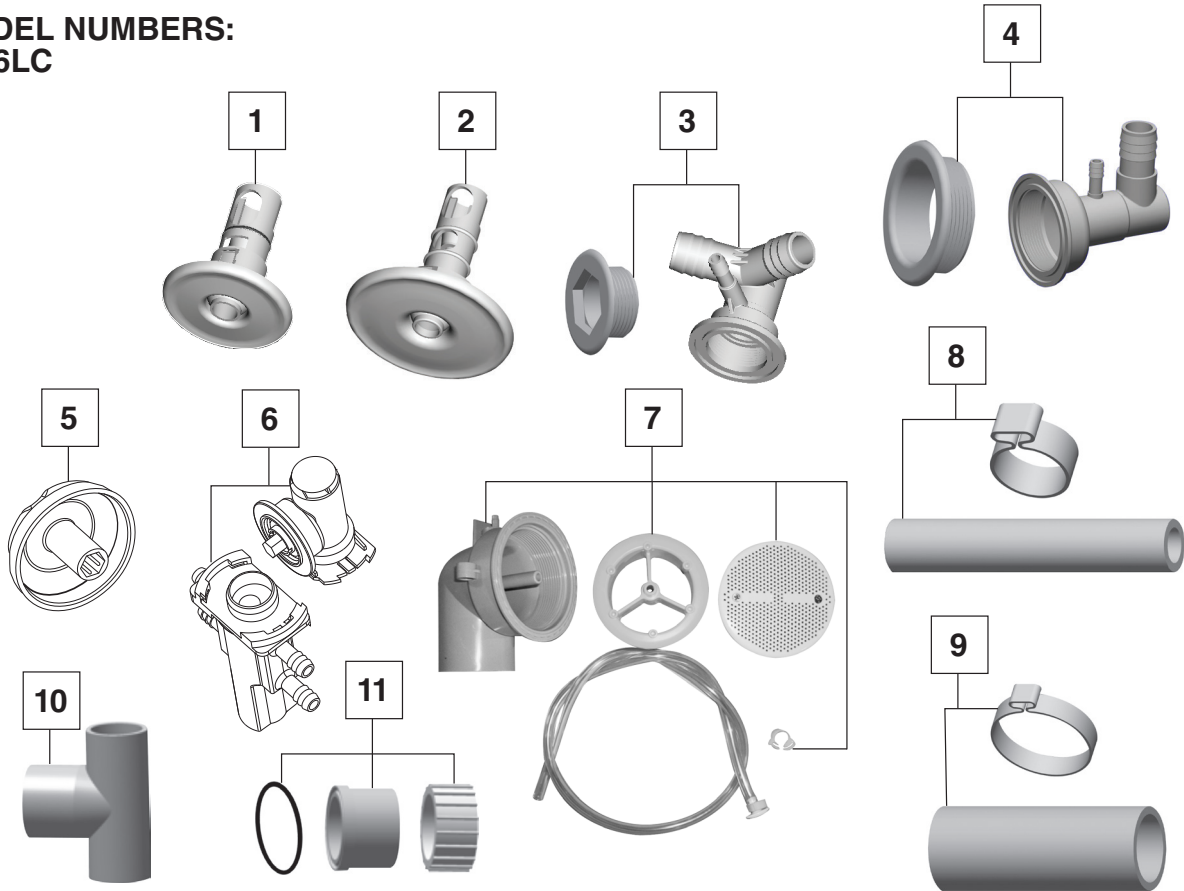

**EVOLUTION® 6' x 36" DEEP SOAK®  
EVERCLEAN® WHIRLPOOL**

**MODEL NUMBERS:  
7236LC**

NO.	DESCRIPTION	PART #	AVAILABLE COLOR	QTY
1	Clean Eyeball Jet Assembly — Small	754607-201.XXX0A	011, 020, 021, 222	1
2	Clean Eyeball Jet Assembly — Large	754609-201.XXX0A	011, 020, 021, 222	1
3	Kit: Clean Small Jet Body & Threaded Escutcheon, Antimicrobial PVC	755009-151.0070A	N/A	1
4	Kit: Clean Large Jet Body & Threaded Escutcheon, Antimicrobial PVC	755010-151.0070A	N/A	1
5	Submersible Air Volume Control Cap	753665-201.XXX0A	011, 020, 021, 178, 222	1
6	Kit: Submersible Air Control, Manifold & Escutcheon, Antimicrobial PVC	755012-151.0070A	N/A	1
7	Kit: NuWhirl Suction Fitting, Elbow, Body, Tubing Assembly & Clamp Antimicrobial PVC	755017-151.XXX0A	011, 020, 021, 178, 222	1
8	Kit: 3/8" Hose Kit, Antimicrobial PVC with couplings (not shown)	755026-151.0070A	N/A	2 FT
9	Kit: 1" Hose Kit, Antimicrobial PVC with couplings (not shown)	755027-151.0070A	N/A	2 FT
10	Discharge Tee Antimicrobial PVC	047438-0050C	N/A	1
11	Pump Suction/Discharge Coup Antimicrobial PVC	047186-0050C	N/A	1

**Available Colors:** 011 - Artic White, 020 - White, 021 - Bone, 178 - Black, 222 - Linen

**EVOLUTION® 6' x 36" DEEP SOAK®  
EVERCLEAN® WHIRLPOOL**

**MODEL NUMBERS:  
7236LC**

NO.	DESCRIPTION	PART #	AVAILABLE COLOR	QTY
1	Air Actuator Tubing - 3FT.	047602-0070A		1
2	Air Actuator	752439-XXX0A	011, 020, 021, 222	1
3	WOW pump – 2.1 HPR	753922-0070A		1
<b>Available Colors:</b> 011 - Artic White, 020 - White, 021 - Bone, 222 - Linen				