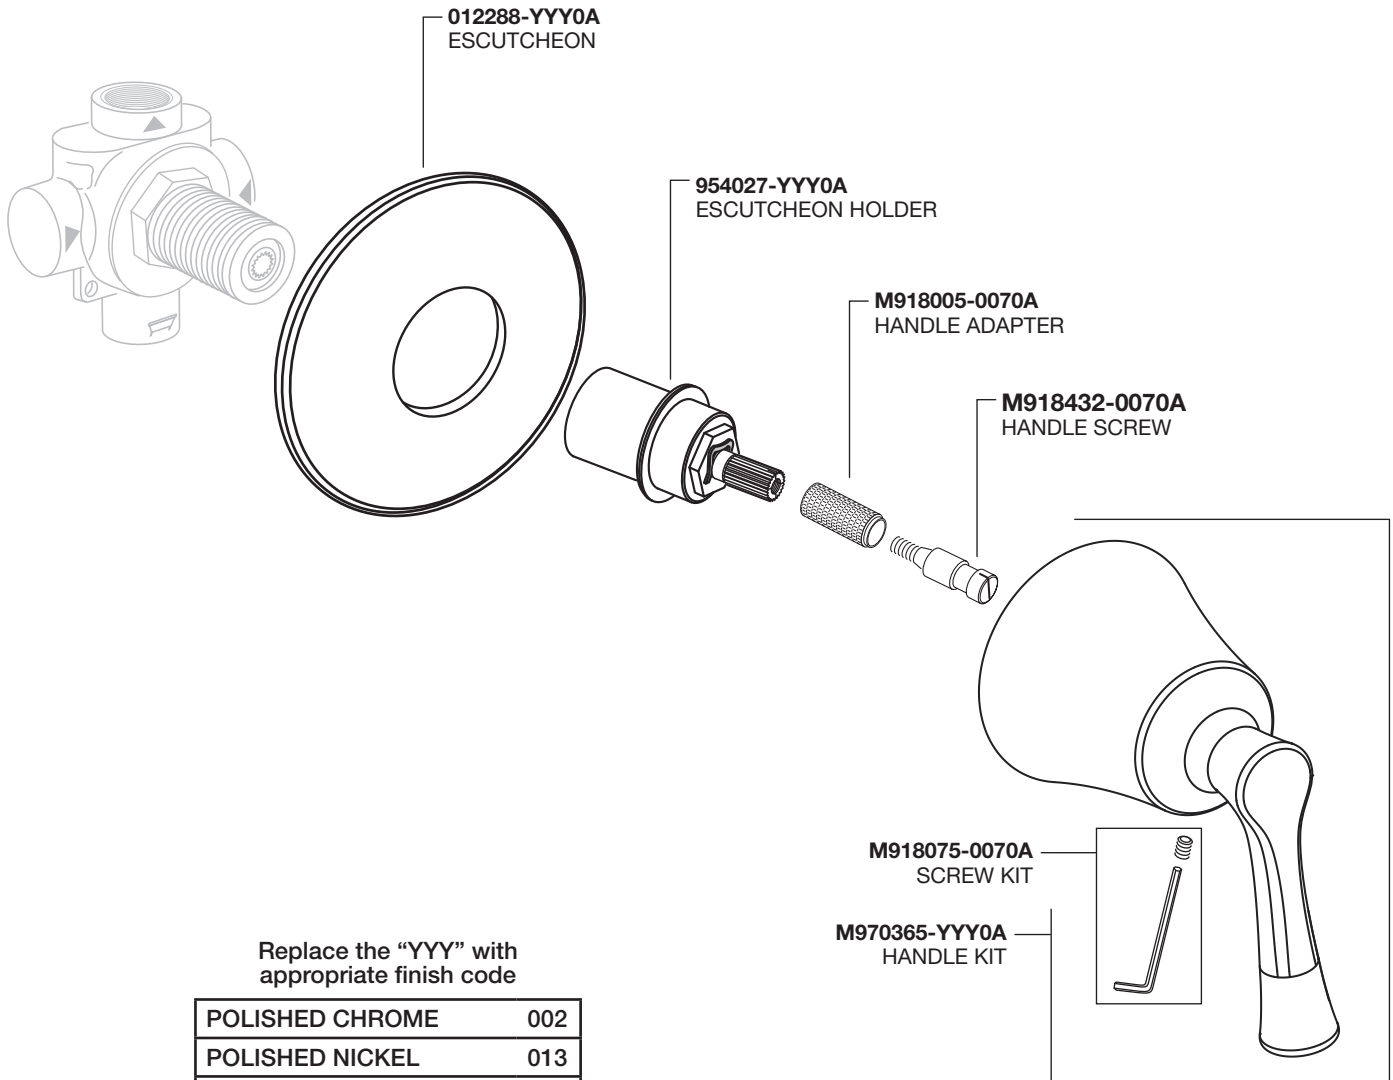

American Standard

ESTATE® DIVERTER TRIM KIT

MODEL NUMBER

T722.430

Replace the "YYY" with appropriate finish code

POLISHED CHROME	002
POLISHED NICKEL	013
LEGACY BRONZE	278
BRUSHED NICKEL	295

PART OF **LIXIL**