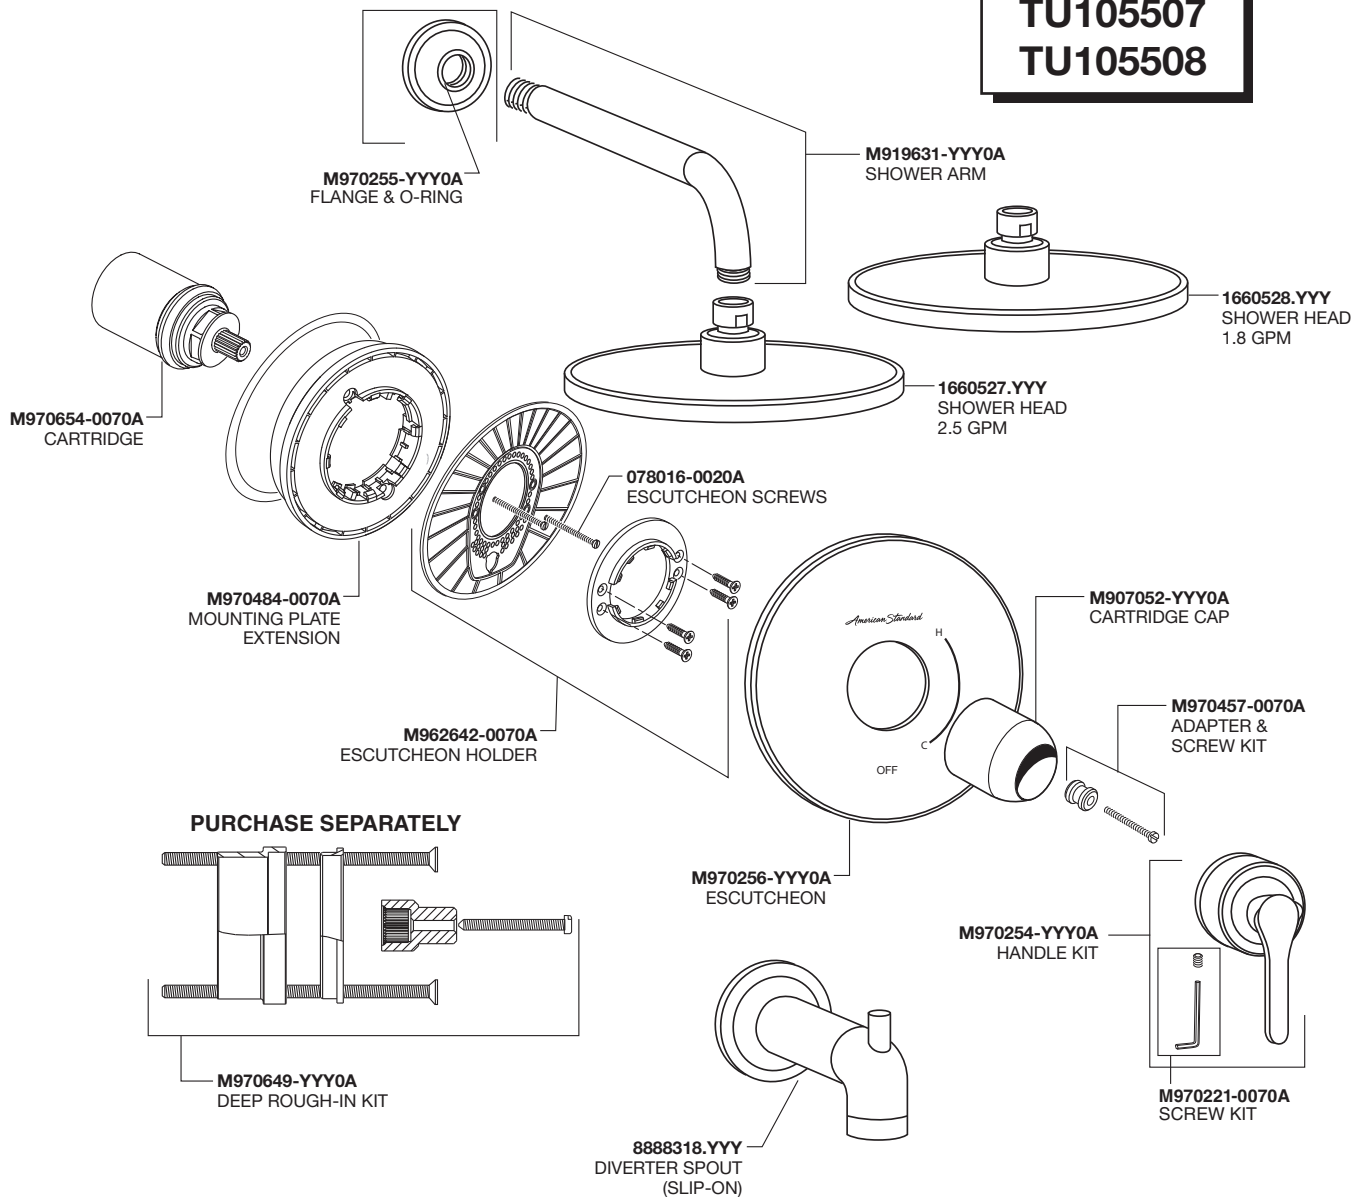

American Standard

Studio® S Pressure Balance Bath and Shower Trim Kit

MODEL NUMBERS

TU105500
TU105501
TU105502
TU105507
TU105508

Replace the "YYY" with appropriate finish code

POLISHED CHROME	002
BRUSHED NICKEL	295
MATTE BLACK	243