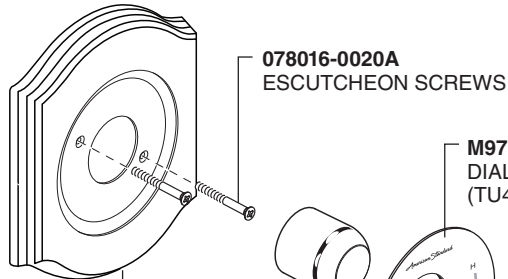

American Standard

**Portsmouth®
Pressure Balancing
Bath and Shower Trim Kit**

MODEL NUMBERS

**TU41550X
TU42050X
SERIES**

Replace the "YYY" with appropriate finish code

POLISHED CHROME	002
BRUSHED NICKEL	295