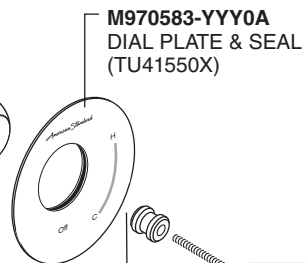

American Standard

**Portsmouth®
Pressure Balancing
Bath and Shower Trim Kit**

MODEL NUMBERS

**TU41550X
TU42050X
SERIES**

Replace the "YYY" with appropriate finish code

POLISHED CHROME	002
BRUSHED NICKEL	295