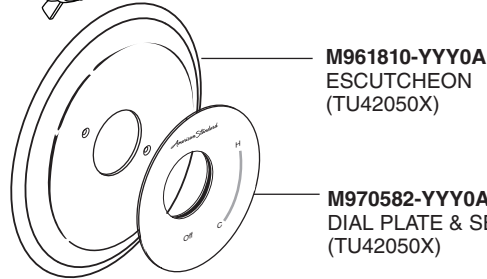

American Standard

**Portsmouth®
Pressure Balancing
Bath and Shower Trim Kit**

MODEL NUMBERS

**TU41550X
TU42050X
SERIES**

Replace the "YYY" with appropriate finish code

POLISHED CHROME	002
BRUSHED NICKEL	295