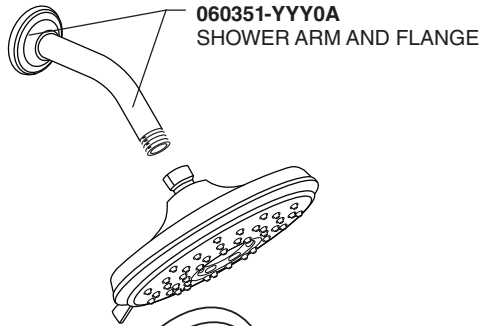

American Standard

**Portsmouth®
Pressure Balancing
Bath and Shower Trim Kit**

MODEL NUMBERS

**TU41550X
TU42050X
SERIES**

Replace the "YYY" with appropriate finish code

POLISHED CHROME	002
BRUSHED NICKEL	295