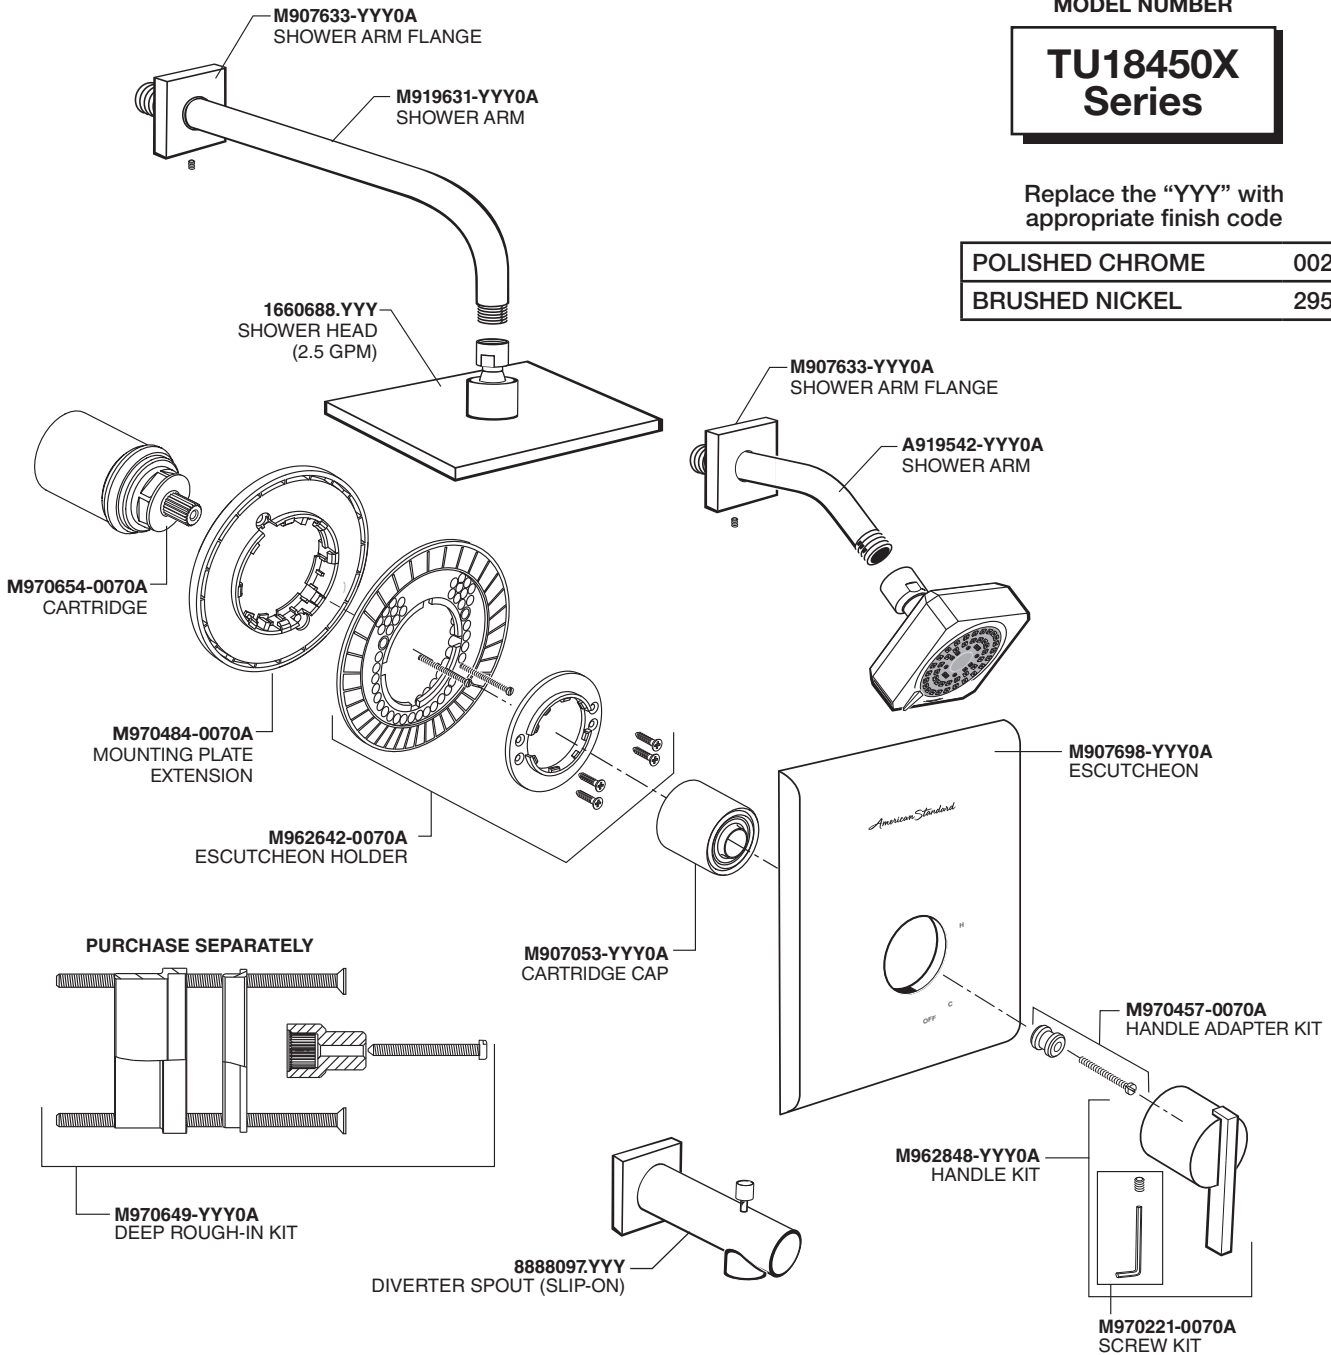

*American Standard*

**Times Square®  
Pressure Balancing  
Bath and Shower  
Trim Kit**

MODEL NUMBER

**TU18450X  
Series**

Replace the "YYY" with appropriate finish code

POLISHED CHROME	002
BRUSHED NICKEL	295