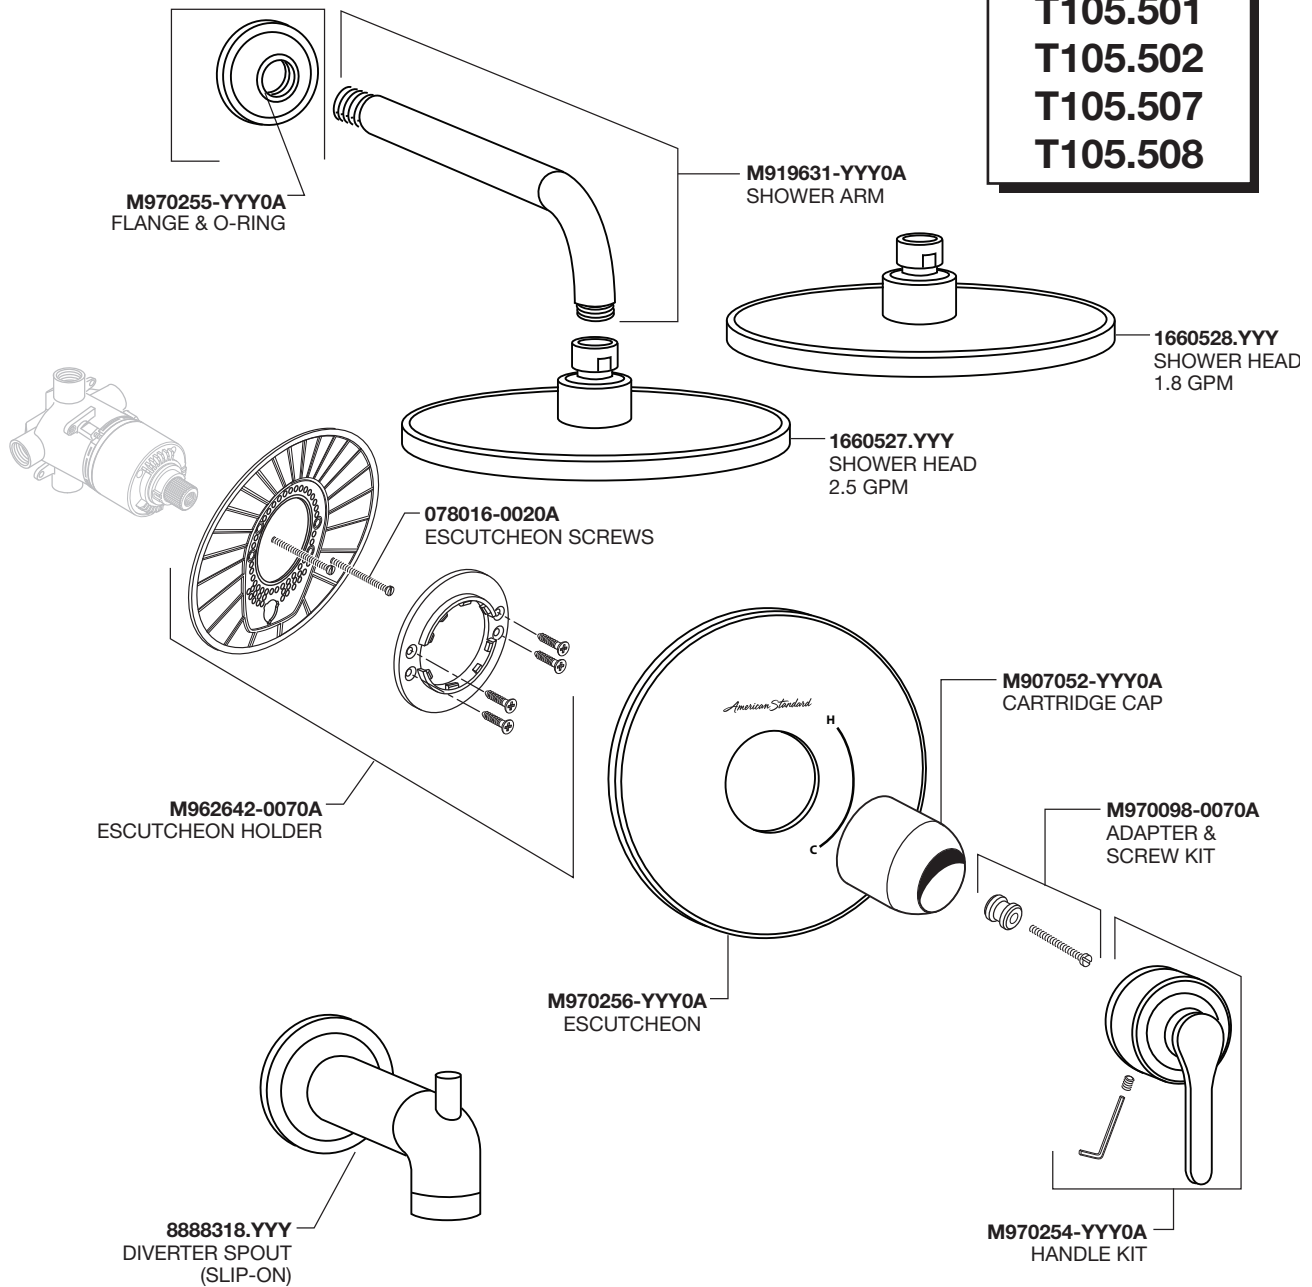

American Standard

STUDIO® S BATH AND SHOWER TRIM KIT

MODEL NUMBERS

T105.500
T105.501
T105.502
T105.507
T105.508

Replace the "YYY" with appropriate finish code

POLISHED CHROME	002
BRUSHED NICKEL	295

HOT LINE FOR HELP