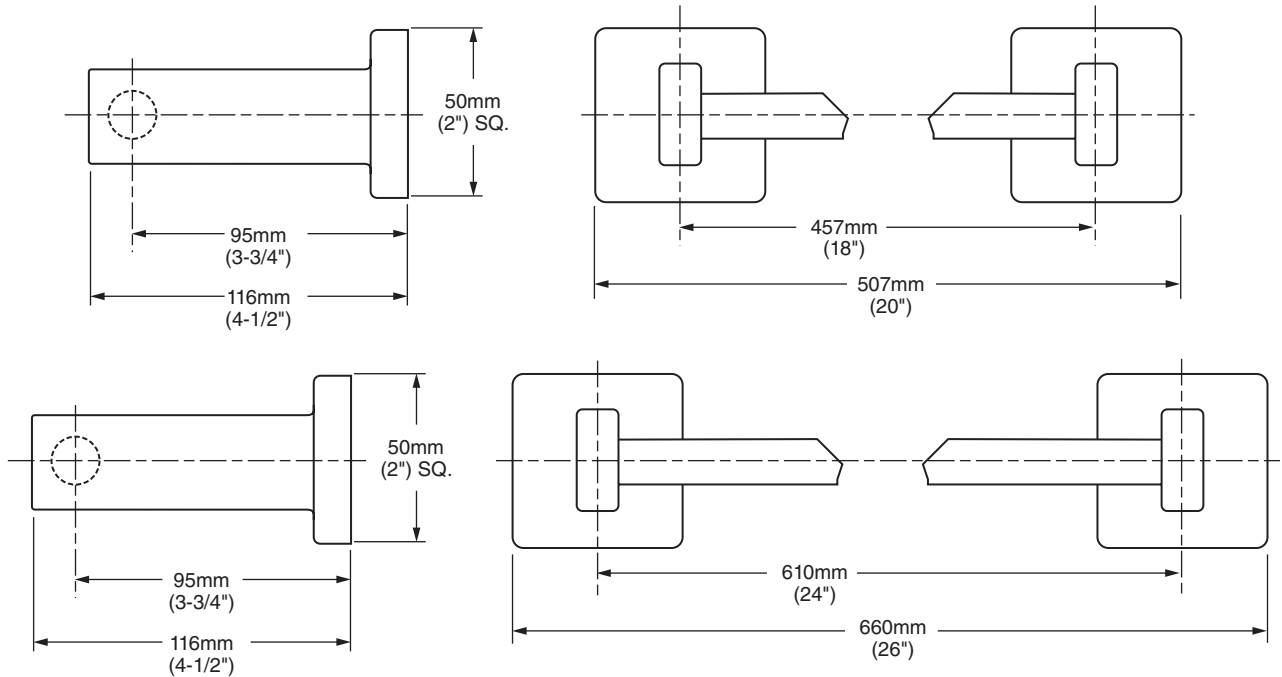

**MODEL NUMBER:**

- ☐ 8335.018 18" Towel Bar
- ☐ 8335.024 24" Towel Bar

**Available Finishes**

|      |                    |
|------|--------------------|
| .002 | Polished Chrome    |
| .295 | Satin Nickel (PVD) |

**SUGGESTED SPECIFICATION:**

18" and 24" Towel Bar shall feature metal construction with tarnish - free PVD finish. Rod shall be brass. Shall feature concealed mounting with no exposed set screws. Towel Bar shall be American Standard Model # 8335.\_\_\_\_.\_\_\_\_.