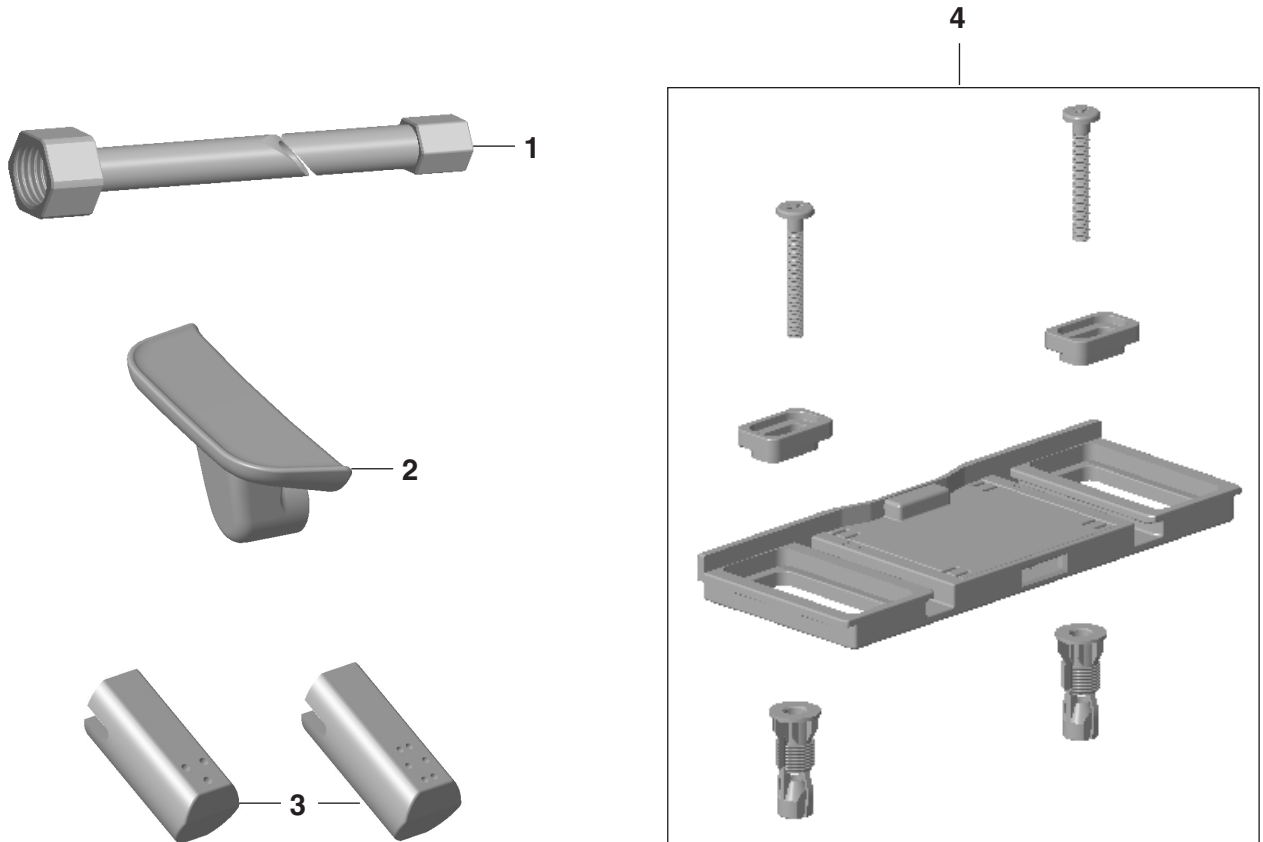

**Aquawash® Essentials Non-Electric SpaLet®
Bidet Seat With Manual Operation**

**MODEL NUMBER:
8043A60G.020**

Item	Product SKU	Description
1	760-02-0080.0200A	24 inch Metal Water Supply Hose
2	760-02-0084.0200A	Handle Assembly
3	760-02-0092.0070A	Nozzle Tip Set (2 Nozzles)
4	760-06-0053.0200A	Mounting Kit