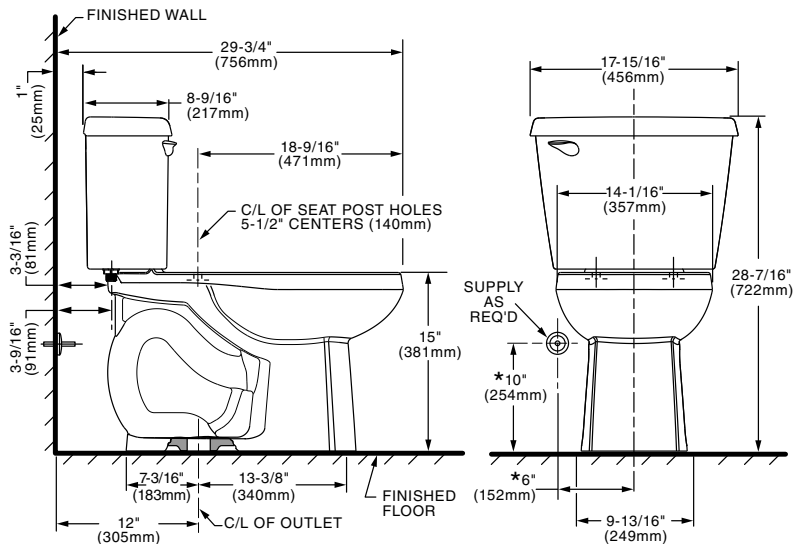

Alternative Tank Configurations Available:

4425A.154 Tank complete with Aquaguard Liner

4425A.105 Tank complete with trip lever located on right side