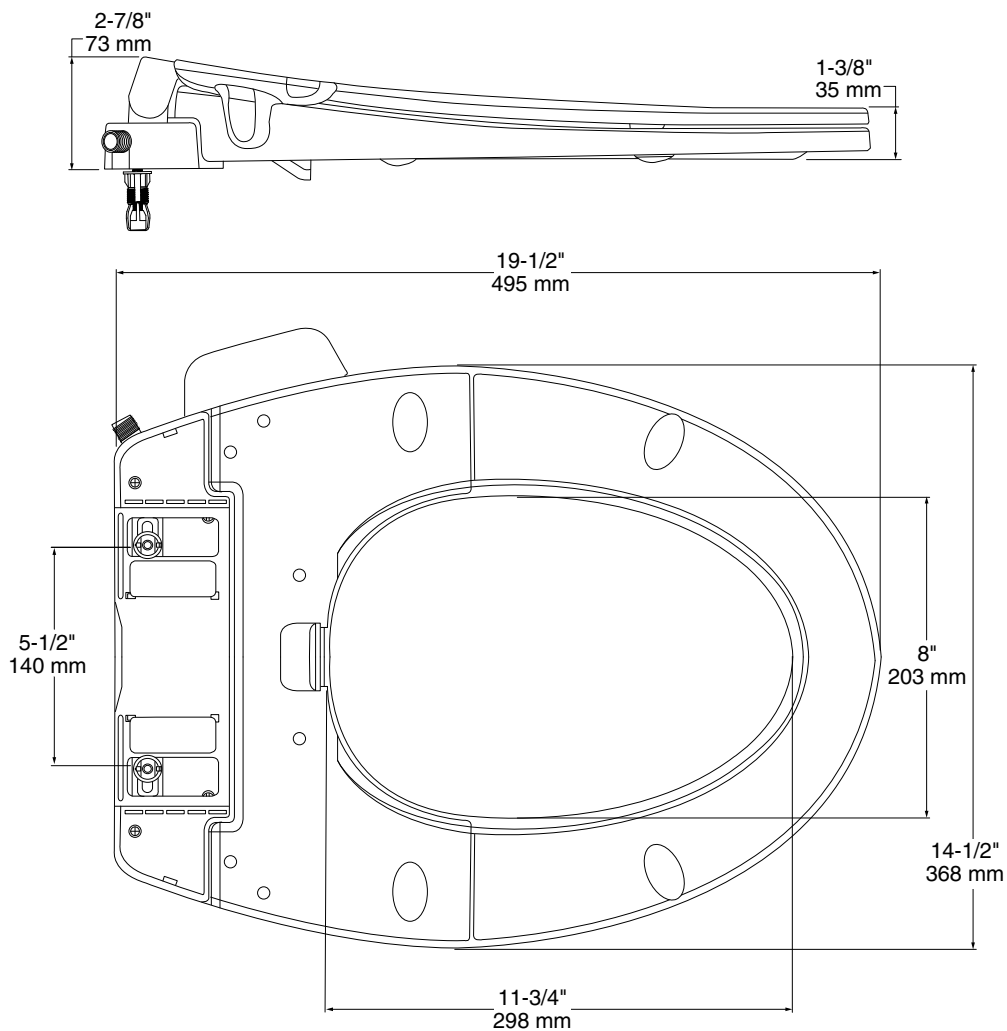

**AquaWash® Essentials Non-Electric SpaLet®  
Bidet Seat With Manual Operation**

**8043A60G.020** Elongated Manual SpaLet® Bidet seat

- Non-electric bidet feature with adjustable spray volume.
- Independent self-cleaning dual nozzles for effective front and back cleansing
- "No Slam" slow-close seat and lid for user convenience
- One-push removable seat for easier cleaning of the seat and bowl.
- "Nozzle Shutter" keeps nozzles clean and hygienic
- Color matched ergonomically designed handle for intuitive operation
- Includes mounting hardware, water supply hose and seat
- Fits most conventional elongated toilets
- Removable nozzle tips for additional cleaning

**AVAILABLE REPLACEMENT PARTS**

- 760-02-0080.0200A** 24 inch metal water supply hose  
**760-02-0084.0200A** Handle assembly  
**760-02-0092.0070A** Nozzle tip  
**760-06-0053.0200A** Mounting kit

SEE REVERSE FOR ROUGHING-IN DIMENSIONS  
AND PRODUCT SPECIFICATIONS

**Nominal Dimensions:**

19-1/2" x 14-1/2" x 2-7/8"  
(495 x 368 x 73 mm)

**Compliance Certifications -**

**Meets or Exceeds the Following Specifications:**

- ASME A112.4.2/CSA B45.16

**To Be Specified**

- Color:  020 White

SLOW-CLOSE  
SEAT

**IMPORTANT:**

Dimensions of fixtures are nominal and may vary within the range of tolerance established by ANSI Standard A112.19.2. These measurements are subject to change or cancellation. No responsibility is assumed for use of superseded or voided pages.