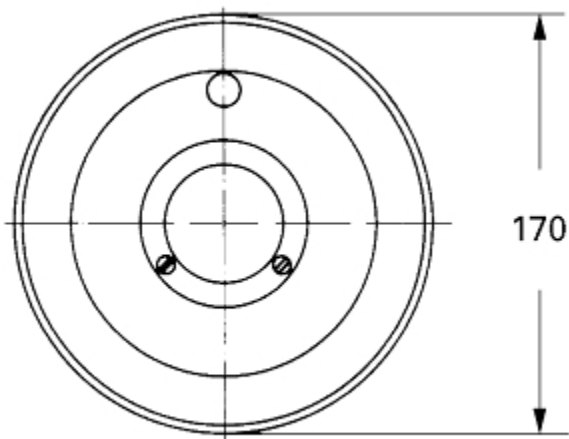

Escutcheon (6 3/4")

MODEL # 07533000

Pure Freude
an Wasser

GROHE
WAVE

Product Description:

Escutcheon (6 3/4")

Standard Specification:

Color: