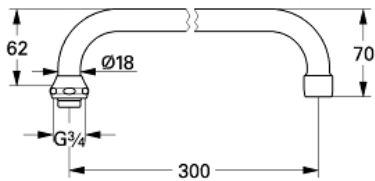

Swivel spout  
MODEL # 13034000

Pure Freude  
an Wasser

**Product Description:**

**Swivel spout**

**Standard Specification:**

- For 1/2" kitchen wall valves
- Tubular spout
- Flow control
- 11 13/16" Spout reach
- 3/4" coupling nut
- DR-brass
- **GROHE StarLight** finish

**Applicable Codes & Standards:**

- Energy Policy Act of 1992
- ASME A112.18.1/CSA B125.1

**Color:**

- 13034000 StarLight Chrome