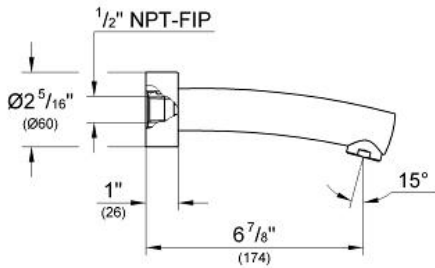

Tub Spout
MODEL # 13144000

Pure Freude
an Wasser

Product Description:

Tub Spout

Standard Specification:

- GROHE StarLight chrome finish

Applicable Codes & Standards:

- Energy Policy Act of 1992
- ASME A112.18.1/CSA B125.1