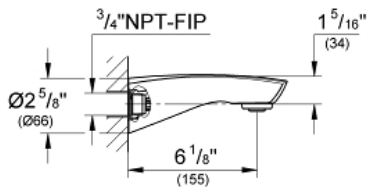

ARDEN
Tub Spout
MODEL # 13191000

Pure Freude
an Wasser

Product Description:
ARDEN
Tub Spout

- Standard Specification:**
- Wall mount
 - 3/4" connection thread
 - Sistra flow straightener
 - **GROHE StarLight** chrome finish