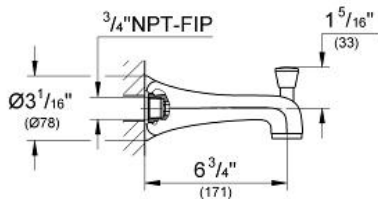

SOMERSET
 Tub Spout with Diverter
 MODEL # 13199000

Pure Freude
 an Wasser

Product Description:
 SOMERSET
 Tub Spout with Diverter

- Standard Specification:**
- Flow control
 - GROHE StarLight chrome finish
 - Max Flow Rate 13.2 gpm (50 L/min)