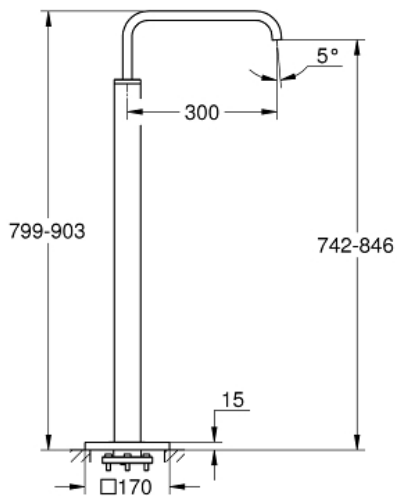

ALLURE

MODEL # 13218000

Pure Freude
an Wasser

GROHE

Product Description:
ALLURE

Standard Specification:

- Final installation set for:
- 45 984
- Requires Rough-In Set (29 038 001) (sold separately)
- **GROHE StarLight** chrome finish
- Spout with flow control
- 11 13/16" Spout reach
- Min. recommended pressure: 15 psi (1.0 bar)
- Max Flow Rate 7 gpm at 45 psi (26.5 L/min)

Applicable Codes & Standards:

- Energy Policy Act of 1992
- ASME A112.18.1/CSA B125.1
- US Federal and State material regulations

Color:

- 13218000 StarLight Chrome