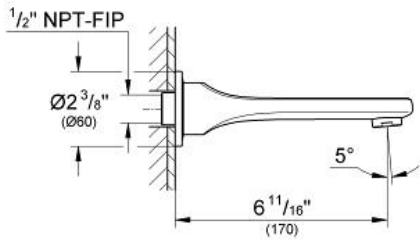

VERIS
Tub Spout
MODEL # 13243000

Pure Freude
an Wasser

GROHE

Product Description:
VERIS
Tub Spout

Standard Specification:

- Wall mount
- GROHE StarLight chrome finish
- Flow control
- 6 11/16" (170 mm) spout reach

Applicable Codes & Standards:

- Energy Policy Act of 1992
- ASME A112.18.1/CSA B125.1

Color:

- 13243000 StarLight Chrome