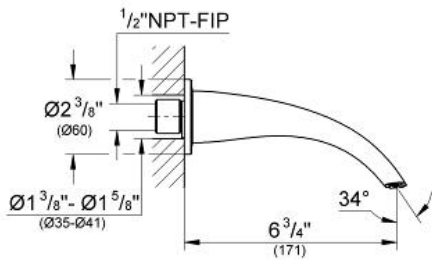

GROHE ONDUS  
Tub Spout

MODEL # 13214000

Pure Freude  
an Wasser

**Product Description:**  
GROHE ONDUS  
Tub Spout

**Standard Specification:**

- Wall mount
- Flow control
- Projection 7"
- Flow limiter (5.2 gal)
- Max Flow Rate 5.3 gpm (20.1 L/min)