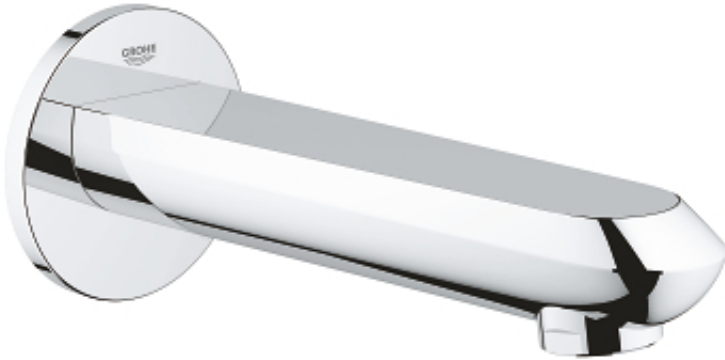

EURODISC COSMOPOLITAN Tub Spout

MODEL # 13282002

Pure Freude
an Wasser

Product Description:
EURODISC COSMOPOLITAN
Tub Spout

Standard Specification:

- Wall mount
- GROHE StarLight chrome finish
- Flow control
- 1/2" NPT Female thread
- 6 11/16" (170 mm) spout reach

Applicable Codes & Standards:

- Energy Policy Act of 1992
- ASME A112.18.1/CSA B125.1

Color:

- 13282002 StarLight Chrome