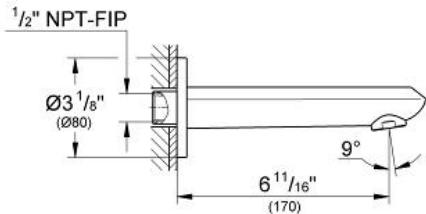

EURODISC COSMOPOLITAN Tub Spout

MODEL # 13282002

Pure Freude
an Wasser

Product Description:
EURODISC COSMOPOLITAN
Tub Spout

Standard Specification:

- Wall mount
- GROHE StarLight chrome finish
- Flow control
- 1/2" NPT Female thread
- 6 11/16" (170 mm) spout reach