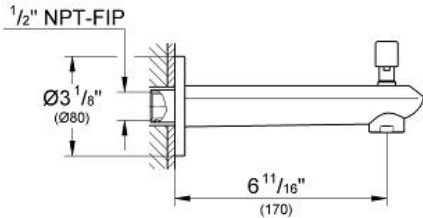

EURODISC COSMOPOLITAN Tub Spout

MODEL # 13283002

Pure Freude
an Wasser

Product Description:
EURODISC COSMOPOLITAN
Tub Spout

Standard Specification:

- Wall mount
- **GROHE StarLight** chrome finish
- Flow control
- Automatic diverter: bath/shower
- 1/2" NPT Female thread
- 6 11/16" (170 mm) spout reach