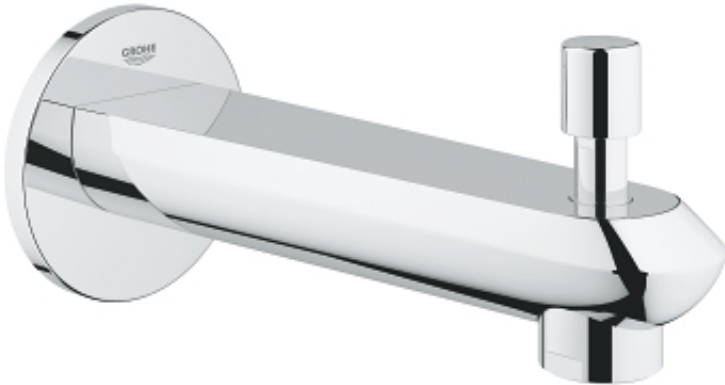

EURODISC COSMOPOLITAN Tub Spout

MODEL # 13283002

Pure Freude
an Wasser

Product Description:
EURODISC COSMOPOLITAN
Tub Spout

Standard Specification:

- Wall mount
- **GROHE StarLight** chrome finish
- Flow control
- Automatic diverter: bath/shower
- 1/2" NPT Female thread
- 6 11/16" (170 mm) spout reach

Applicable Codes & Standards:

- Energy Policy Act of 1992
- ASME A112.18.1/CSA B125.1
- ICC/ANSI A117.1

Color:

- 13283002 StarLight Chrome