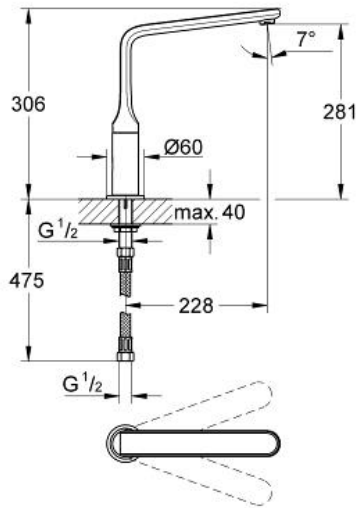

VERIS
Tub Spout
MODEL # 13292000

Pure Freude
an Wasser

GROHE

Product Description:
VERIS
Tub Spout

Standard Specification:

- 9" spout reach
- GROHE StarLight chrome finish
- Min. recommended pressure: 15 psi (1.0 bar)

Applicable Codes & Standards:

- Energy Policy Act of 1992
- ASME A112.18.1/CSA B125.1

Color:

- 13292000 StarLight Chrome