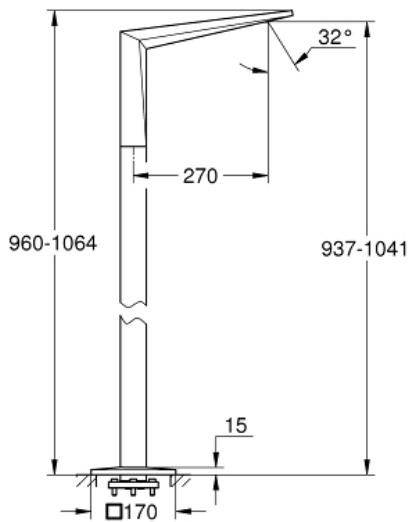

ALLURE BRILLIANT

MODEL # 13301000

Pure Freude
an Wasser

Product Description: ALLURE BRILLIANT

Standard Specification:

- Requires Rough-In Set (29 038 001) (sold separately)
- **GROHE StarLight** chrome finish
- Spout with integrated flow control
- Total height 37 13/16"-40 15/16"
- 10 5/8" spout reach

Applicable Codes & Standards:

- Energy Policy Act of 1992
- ASME A112.18.1/CSA B125.1
- US Federal and State material regulations

Color:

- 13301000 StarLight Chrome