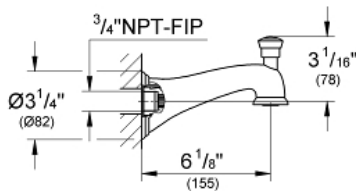

PARKFIELD  
Tub Spout  
MODEL # 13338000

Pure Freude  
an Wasser

GROHE

**Product Description:**  
PARKFIELD  
Tub Spout

**Standard Specification:**

- Wall mount
- GROHE StarLight chrome finish
- Automatic diverter: bath/shower
- 3/4" NPT female thread