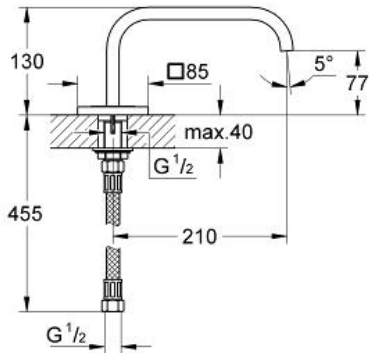

ALLURE F-DIGITAL
Tub Spout

MODEL # 13315000

Pure Freude
an Wasser

Product Description:
ALLURE F-DIGITAL
Tub Spout

Standard Specification:

- 8 1/4" Spout Reach
- GROHE StarLight chrome finish
- Min. recommended pressure: 15 psi (1.0 bar)

Applicable Codes & Standards:

- Energy Policy Act of 1992
- ASME A112.18.1/CSA B125.1

Color:

- 13315000 StarLight Chrome