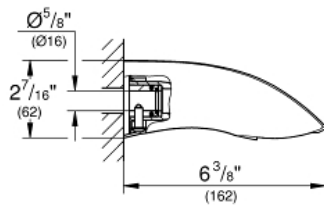

EUROSMART
Tub Spout
MODEL # 13354002

Pure Freude
an Wasser

GROHE

Product Description:
EUROSMART
Tub Spout

Standard Specification:

- SlipFit installation
- GROHE StarLight chrome finish

Applicable Codes & Standards: