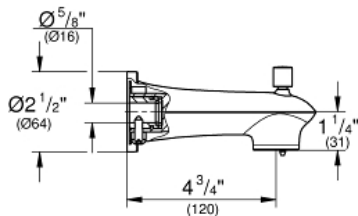

EUROSTYLE
Diverter Tub Spout
MODEL # 13379003

Pure Freude
an Wasser

Product Description:
EUROSTYLE
Diverter Tub Spout

Standard Specification:

- SlipFit installation
- GROHE StarLight chrome finish

Applicable Codes & Standards: