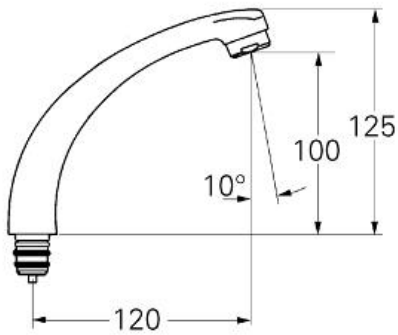

Cast swivel spout

MODEL # 13408000

Pure Freude
an Wasser

GROHE

Product Description:

Cast swivel spout

Standard Specification:

- Flow control
- With stop ring
- Projection 4 3/4"
- GROHE StarLight chrome finish