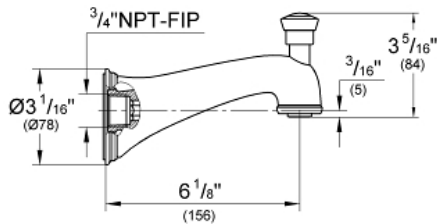

GENEVA  
Tub Spout with Diverter  
MODEL # 13610000

Pure Freude  
an Wasser

GROHE

**Product Description:**

GENEVA

Tub Spout with Diverter

**Standard Specification:**

- Wall mount
- 3/4" connection thread
- GROHE StarLight chrome finish