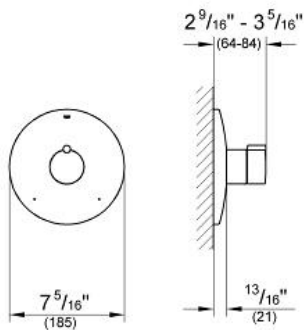

TENSO
Pressure Balance Valve Trim
MODEL # 19150000

Pure Freude
an Wasser

GROHE

Product Description:

TENSO

Pressure Balance Valve Trim

Standard Specification:

- Final installation set for:
- Grohsafe 35 250 - 35 253
- 35 214
- 35 215
- Without concealed body
- **GROHE StarLight** chrome finish