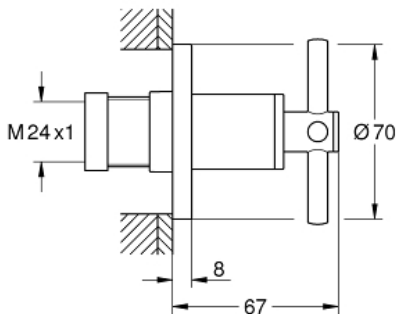

ATRIO
Volume Control Valve Trim
MODEL # 19069003

Pure Freude
an Wasser

GROHE

Product Description:
ATRIO
Volume Control Valve Trim

Standard Specification:

- For GROHE concealed valve 35 028 000 or 29 032 000
- **GROHE StarLight** chrome finish
- Adjustable installation depth: 3/4" - 3 1/8" (20-80 mm)
- Escutcheon with threaded wall sealing
- With cross handle

Applicable Codes & Standards:

- ASME A112.18.1/CSA B125.1

Color:

- 19069003 StarLight Chrome