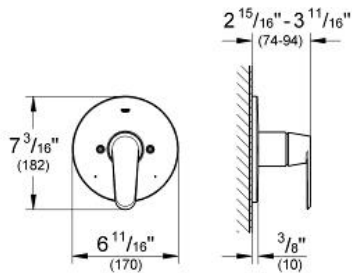

# EURODISC COSMOPOLITAN Pressure Balance Valve Trim

MODEL # 19068002

Pure Freude  
an Wasser

**GROHE**

**Product Description:**  
**EURODISC COSMOPOLITAN**  
**Pressure Balance Valve Trim**

**Standard Specification:**

- Without concealed body
- Final installation set for:
- For use with GrohSafe Universal Pressure Balance Rough-In Valve (35 015 000)
- Escutcheon with wall sealing

**Applicable Codes & Standards:**

- Energy Policy Act of 1992
- ASME A112.18.1/CSA B125.1
- ICC/ANSI A117.1