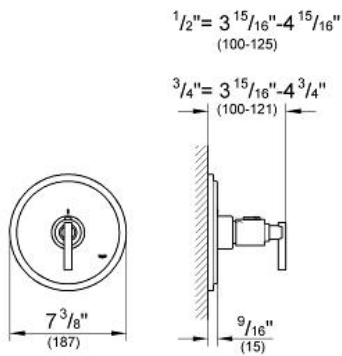

ATRIO  
Thermostat Trim  
MODEL # 19170000

Pure Freude  
an Wasser

GROHE

**Product Description:**  
ATRIO  
Thermostat Trim

**Standard Specification:**

- Final installation set for:
- For use with 1/2" Thermostatic Rough-In Valve 34 122
- For use with 1/2" Thermostatic Rough-In Valve 34 123
- For use with 3/4" Thermostatic Rough-In Valve 34 124
- For use with 3/4" Thermostatic Rough-In Valve 34 125
- Without concealed body
- Only useable with separate shut-off valves
- With Jota handle
- Includes Atrio Lever Handle
- Requires separate volume control
- For use with GrohTherm Rough-In Valve (34 331) or (34 397)

**Applicable Codes & Standards:**

- Energy Policy Act of 1992
- ASME A112.18.1/CSA B125.1

**Color:**

- 19170000 StarLight Chrome