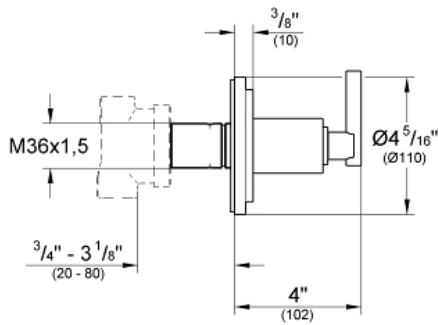

ATRIO
3-Way Diverter Trim
MODEL # 19181000

Pure Freude
an Wasser

GROHE

Product Description:
ATRIO
3-Way Diverter Trim

Standard Specification:

- For use with Diverter Rough-In Valve (29 714)
- GROHE StarLight chrome finish
- GROHE SilkMove
- Atrio Lever Handle
- 2 inlets
- 3 x 1/2" outlets

Applicable Codes & Standards:

- Energy Policy Act of 1992
- ASME A112.18.1/CSA B125.1
- ICC/ANSI A117.1

Color:

- 19181000 StarLight Chrome