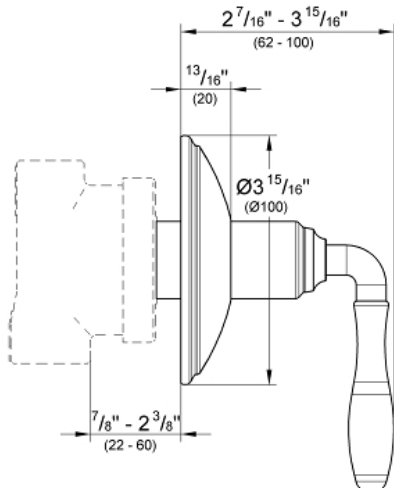

SEABURY  
2-Way Diverter  
MODEL # 19221000

Pure Freude  
an Wasser

GROHE

**Product Description:**  
SEABURY  
2-Way Diverter

**Standard Specification:**

- For use with Diverter Rough-In Valve (29 712)
- Adjustable installation depth: 7/8" - 2 3/8"
- GROHE StarLight chrome finish

**Applicable Codes & Standards:**

- Energy Policy Act of 1992
- ASME A112.18.1/CSA B125.1
- ICC/ANSI A117.1

**Color:**

- 19221000 StarLight Chrome