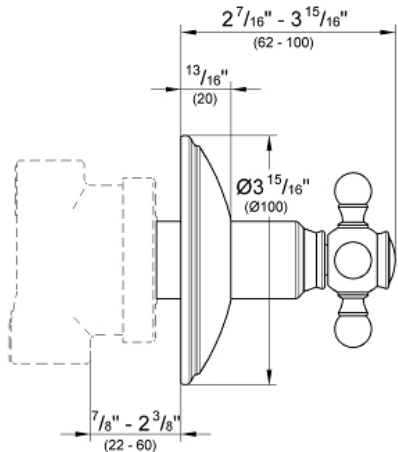

GENEVA
2-Way Diverter
MODEL # 19219000

Pure Freude
an Wasser

GROHE

Product Description:

GENEVA
2-Way Diverter

Standard Specification:

- For use with Diverter Rough-In Valve (29 712)
- Adjustable installation depth: 7/8" - 2 3/8"
- For matching handle caps to replace the standard white caps see item (45 953)
- **GROHE StarLight** chrome finish

Applicable Codes & Standards:

- Energy Policy Act of 1992
- ASME A112.18.1/CSA B125.1

Color:

- 19219000 StarLight Chrome