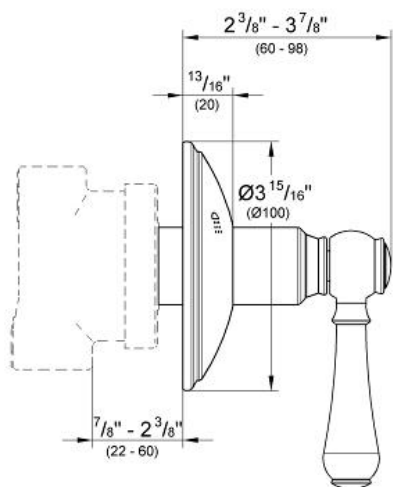

GENEVA
3-Way Diverter Trim
MODEL # 19225000

Pure Freude
an Wasser

GROHE

Product Description:

**GENEVA
3-Way Diverter Trim**

Standard Specification:

- Lever handle
- For use with Diverter Rough-In Valve (29 714)
- Without concealed body
- Adjustable installation depth
- Adjustable installation depth: 7/8" - 2 3/8"
- **GROHE StarLight** chrome finish