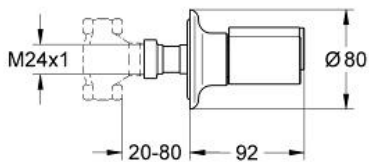

GROHTHERM 1000
Volume Control Valve Trim
MODEL # 19237000

Pure Freude
an Wasser

GROHE

Product Description:
GROHTHERM 1000
Volume Control Valve Trim

Standard Specification:

- For GROHE concealed valves 1/2", 3/4", 1"
- Adjustable installation depth
- 1 1/8" - 3 1/8"
- Metal escutcheon with wall sealing
- Screwed
- Shut-off valve
- **GROHE StarLight** chrome finish