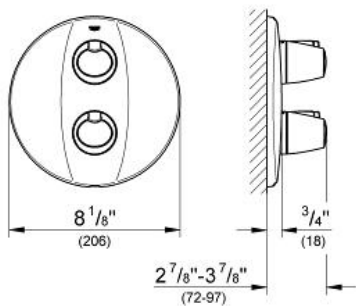

GROHTHERM 3000
Thermostatic Shower Valve
MODEL # 19256000

Pure Freude
an Wasser

GROHE

Product Description:
GROHTHERM 3000
Thermostatic Shower Valve

Standard Specification:

- Final installation set for:
- For use with GROHTHERM Rough-In Valve 34 126
- Without concealed body
- Thermostatic temperature control with SafeStop at 100° F/38°C
- Volume control handle with economy button and individually adjustable economy stop
- **GROHE StarLight** chrome finish

Applicable Codes & Standards:

- Energy Policy Act of 1992
- ASME A112.18.1/CSA B125.1

Color:

- 19256000 StarLight Chrome