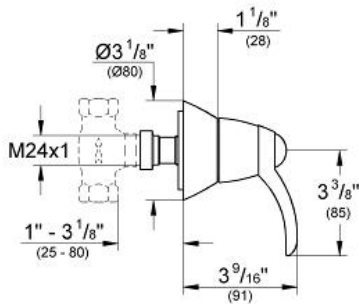

TALIA
Volume Control Valve Trim
MODEL # 19260000

Pure Freude
an Wasser

GROHE

Product Description:

TALIA

Volume Control Valve Trim

Standard Specification:

- For GROHE concealed valves 1/2", 3/4", 1"
- Adjustable installation depth
- Adjustable installation depth: 3/4" - 3 1/8" (20-80 mm)
- With Talia lever handle
- **GROHE StarLight** chrome finish
- For use with Grohsafe Rough-In Valve 29 273, 29 274

Applicable Codes & Standards:

- Energy Policy Act of 1992
- ASME A112.18.1/CSA B125.1

Color:

- 19260000 StarLight Chrome